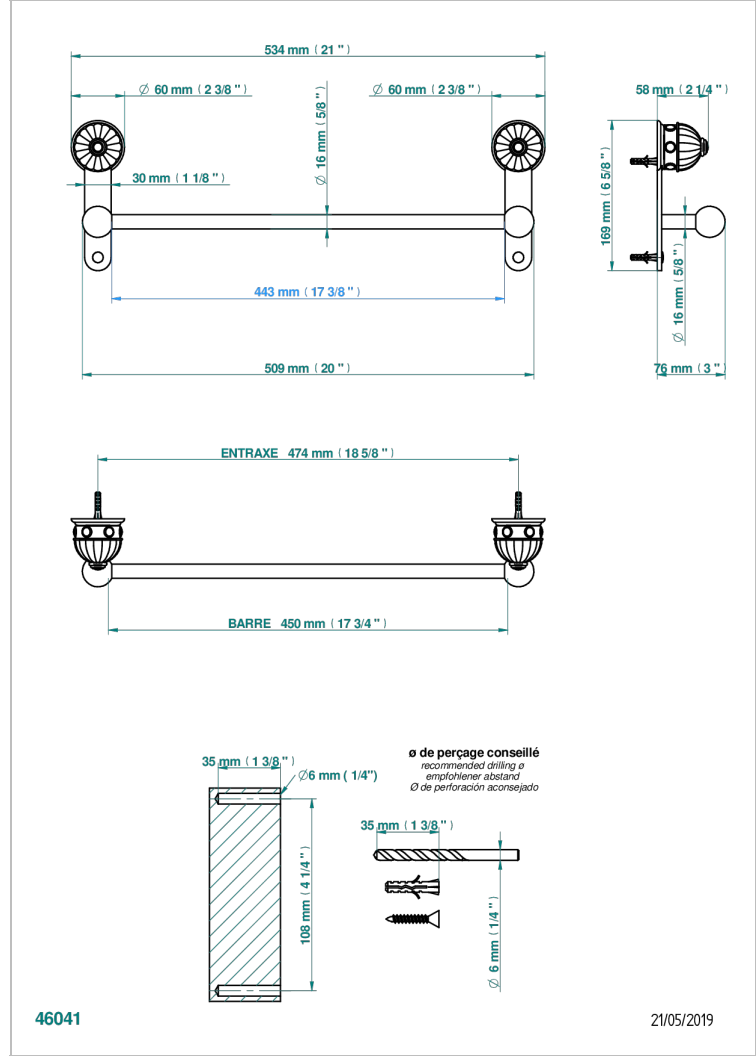

CHEVERNY LAPIS LAZULI

A1T-514/45

Towel bar, 18" long

THG
PARIS

CHARACTERISTIC

- Cheverny Lapis Lazuli
- Towel bar, 18" long

AVAILABLE FINITIONS

Black ceram - D30
Blush PVD - H62
Brass color PVD - H49
Brown bronze color PVD - F33
Chrome polished - A02
Chrome polished / gold polished - G02