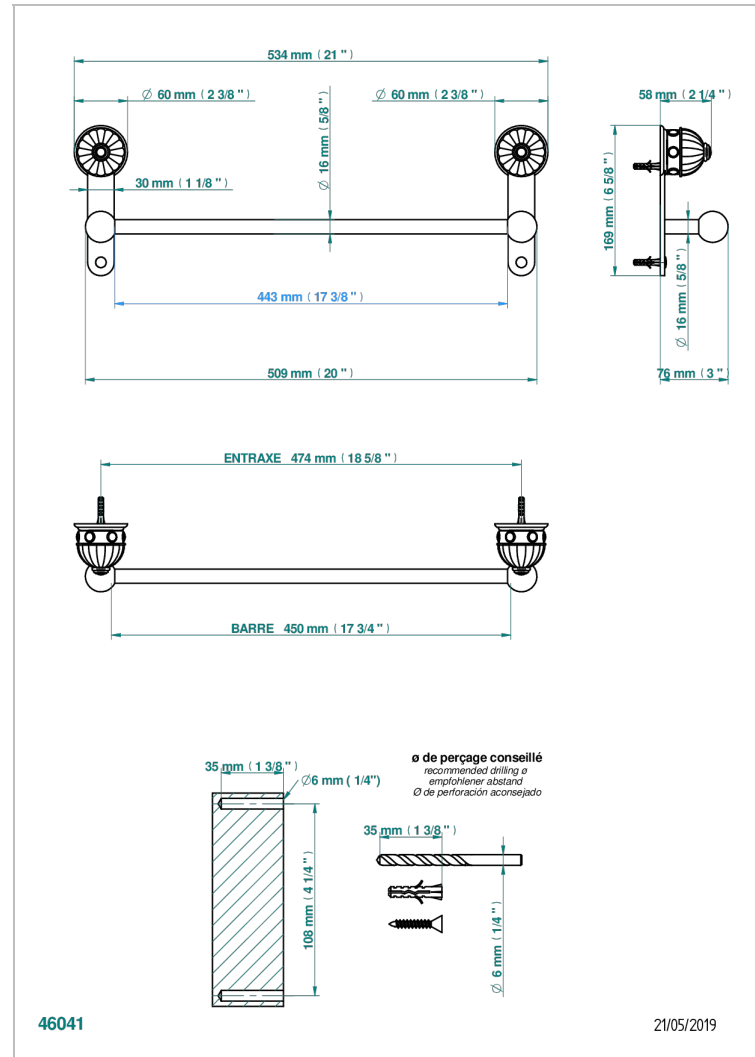

CHEVERNY LAPIS LAZULI

A1T-514/45

Single towel rail, fixed rail, length: 450 mm

THG[®]
PARIS

CARACTERÍSTICAS

- Cheverny Lapis Lazuli
- Single towel rail, fixed rail, length: 450 mm

ACABADOS DISPONIBLES

Cerámica negra mate - D30
Cromo - A02
Cromo / dorado - G02
Cromo mate - C02
Dorado - F01
Dorado mate - F07