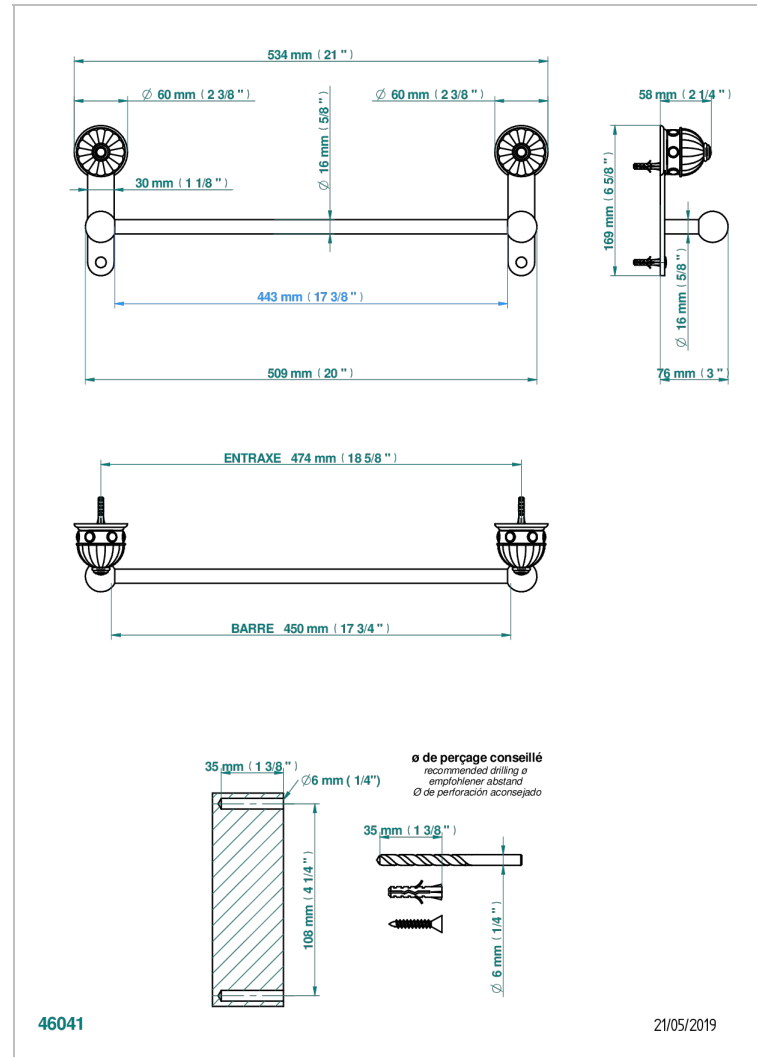

CHEVERNY LAPIS LAZULI

A1T-514/45

Single towel rail, fixed rail, length: 450 mm

CHARACTERISTIC

- Cheverny Lapis Lazuli
- Single towel rail, fixed rail, length: 450 mm

AVAILABLE FINITIONS

Antique nickel - H28
Black ceram - D30
Blush PVD - H62
Brass color PVD - H49
Brown bronze color PVD - F33
Gold color PVD - H52