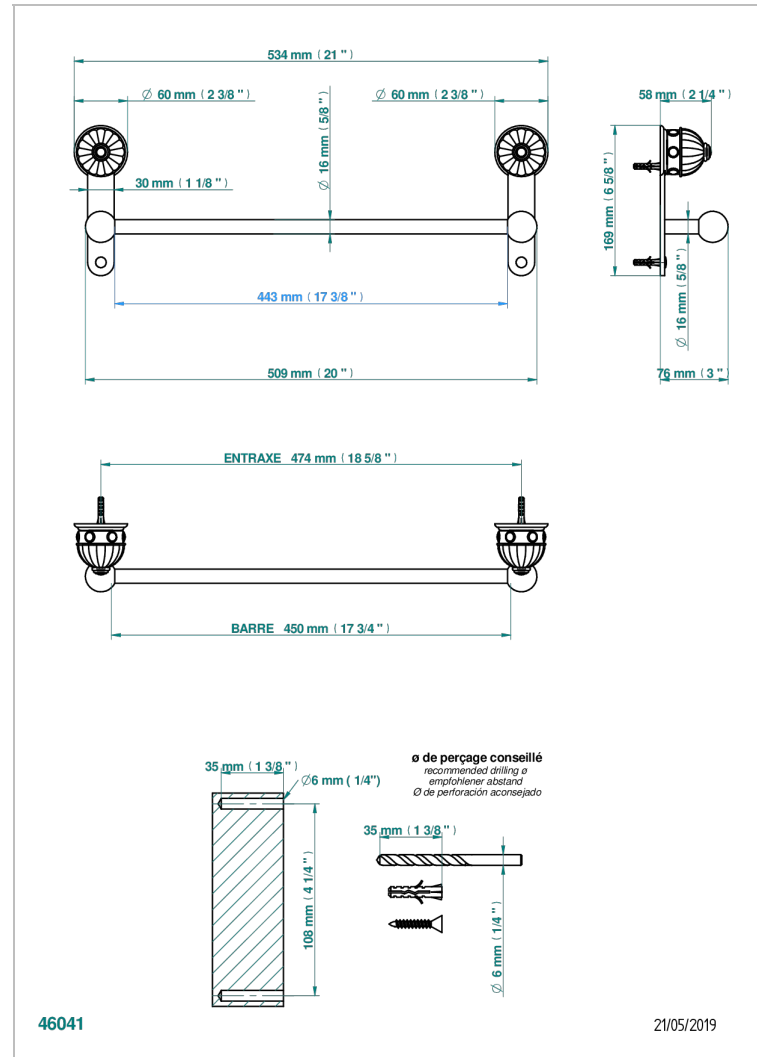

AMBOISE LAPIS LAZULI

A1K-514/45

Single towel rail, fixed rail, length: 450 mm

THG[®]
PARIS

CARACTERÍSTICAS

- Amboise Lapis Lazuli
- Single towel rail, fixed rail, length: 450 mm

ACABADOS DISPONIBLES

Cerámica negra mate - D30
Cromo - A02
Cromo / dorado - G02
Cromo mate - C02
Dorado - F01
Dorado mate - F07