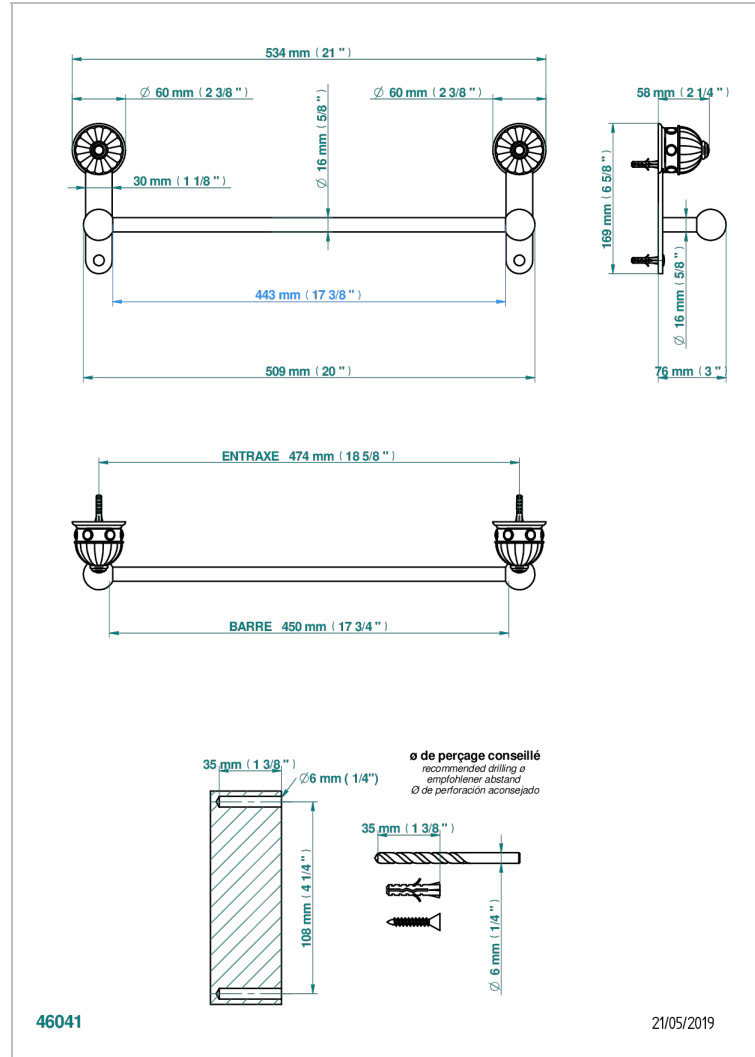

AMBOISE LAPIS LAZULI

A1K-514/45

Towel bar, 18" long

CHARACTERISTIC

- Amboise Lapis Lazuli
- Towel bar, 18" long

AVAILABLE FINITIONS

Black ceram - D30
Blush PVD - H62
Brass color PVD - H49
Brown bronze color PVD - F33
Chrome polished - A02
Chrome polished / gold polished - G02