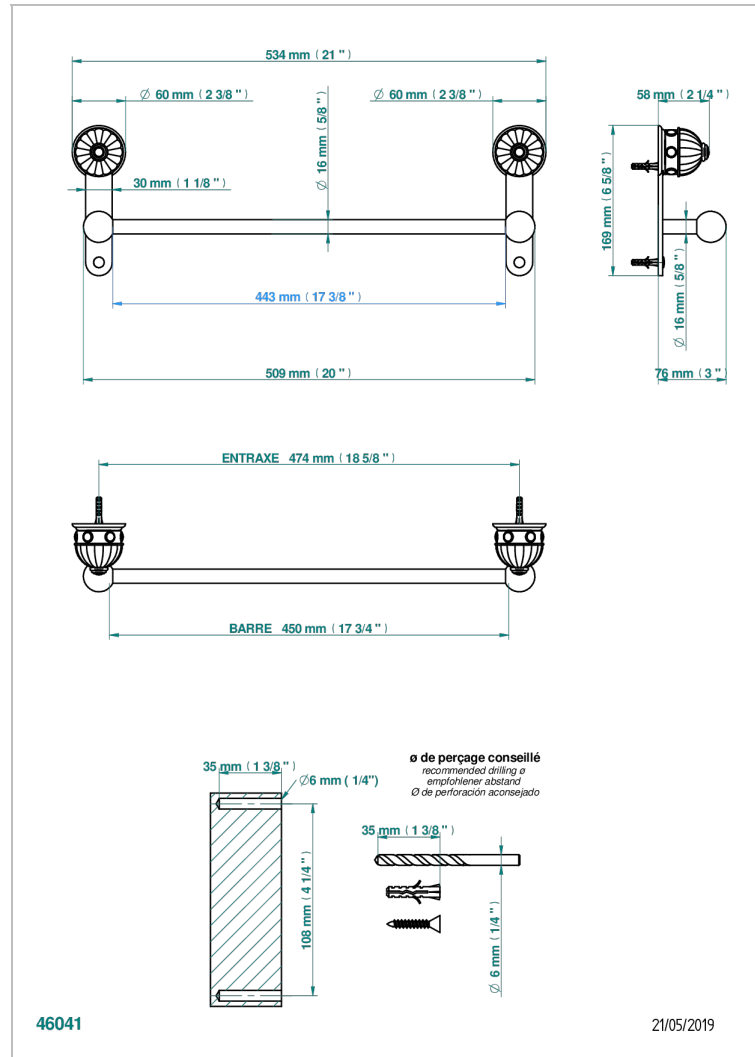

# AMBOISE LAPIS LAZULI

A1K-514/45

Single towel rail, fixed rail, length: 450 mm

## CARACTERÍSTICAS

- Amboise Lapis Lazuli
- Single towel rail, fixed rail, length: 450 mm