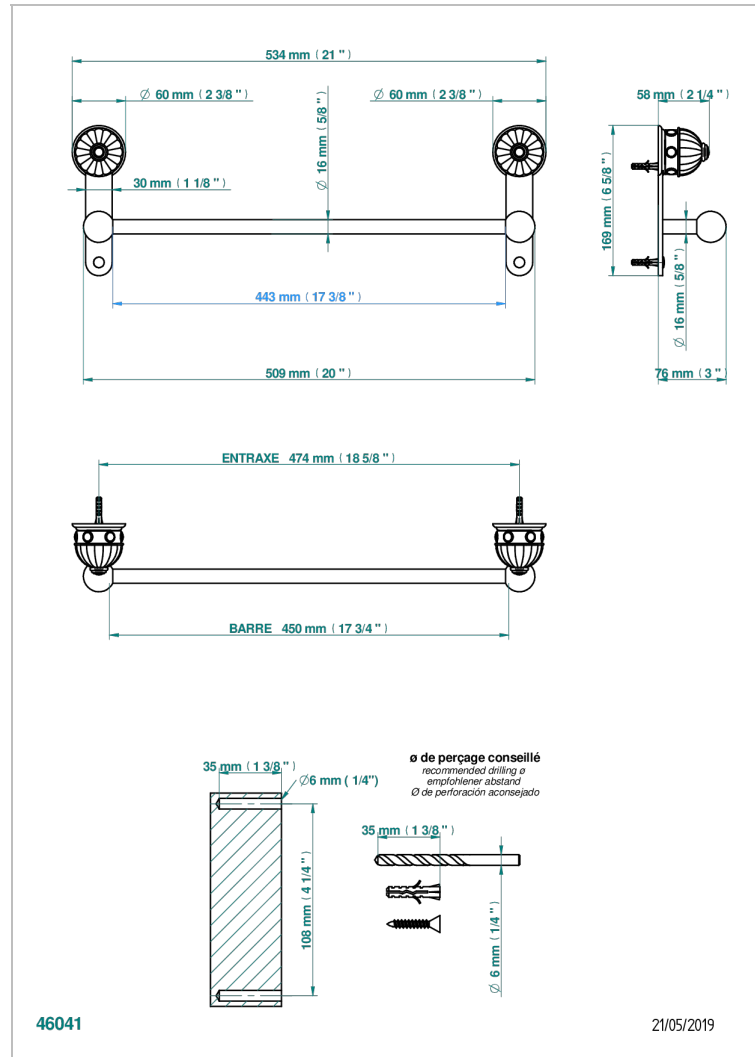

AMBOISE LAPIS LAZULI

A1K-514/45

Single towel rail, fixed rail, length: 450 mm

CHARACTERISTIC

- Amboise Lapis Lazuli
- Single towel rail, fixed rail, length: 450 mm

AVAILABLE FINITIONS

Antique nickel - H28
Black ceram - D30
Blush PVD - H62
Brass color PVD - H49
Brown bronze color PVD - F33
Gold color PVD - H52