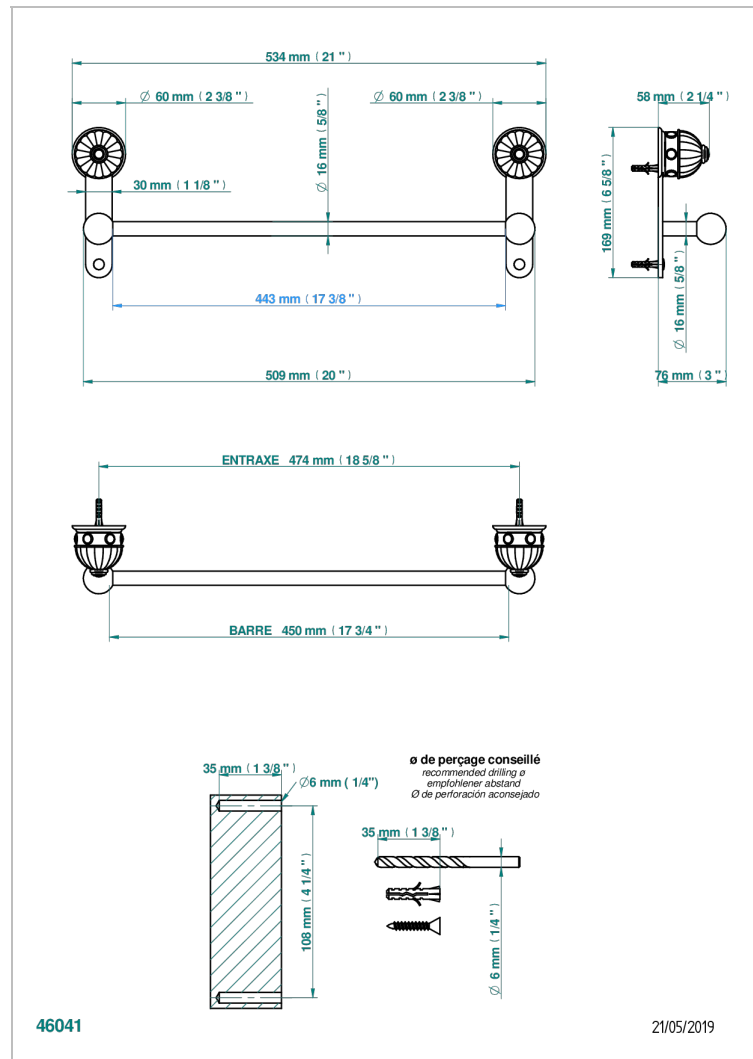

# AMBOISE LAPIS LAZULI

A1K-514/45

Single towel rail, fixed rail, length: 450 mm

THG<sup>®</sup>  
PARIS

## CARACTERÍSTICAS

- Amboise Lapis Lazuli
- Single towel rail, fixed rail, length: 450 mm