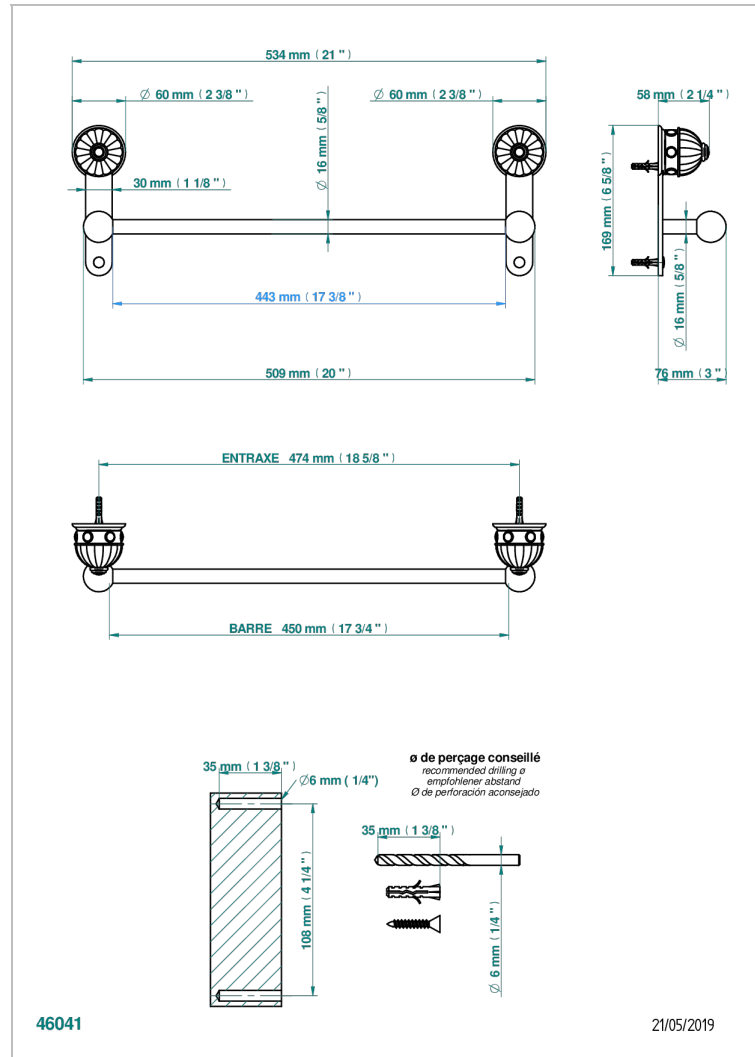

# AMBOISE LAPIS LAZULI

A1K-514/45

Single towel rail, fixed rail, length: 450 mm

## CHARACTERISTIC

- Amboise Lapis Lazuli
- Single towel rail, fixed rail, length: 450 mm