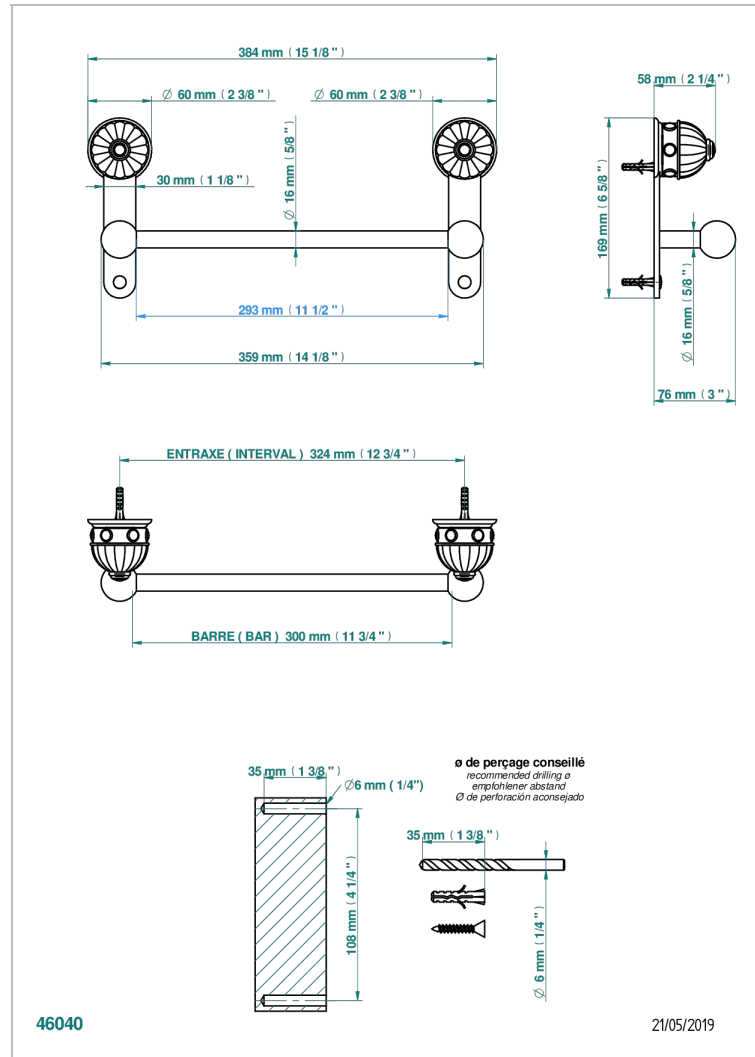

CHEVERNY LAPIS LAZULI

A1T-514/30

Towel bar, 12" long

CHARACTERISTIC

- Cheverny Lapis Lazuli
- Towel bar, 12" long

AVAILABLE FINITIONS

Antique nickel - H28
Black ceram - D30
Blush PVD - H62
Brass color PVD - H49
Brown bronze color PVD - F33
Gold color PVD - H52