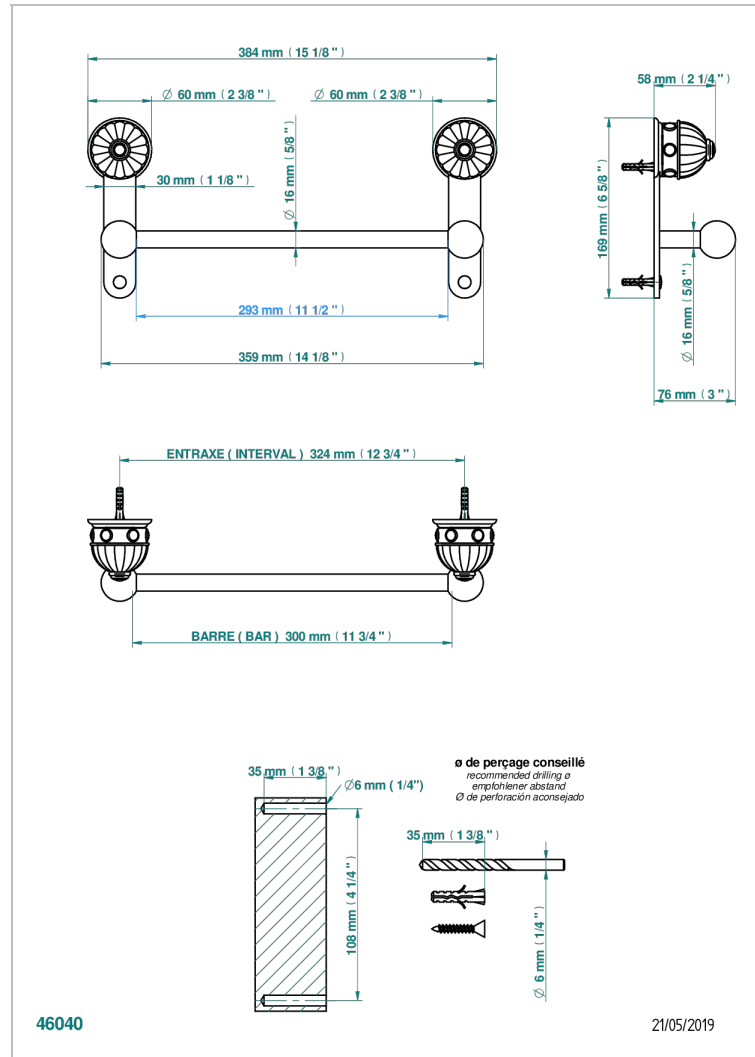

AMBOISE LAPIS LAZULI

A1K-514/30

Towel bar, 12" long

CHARACTERISTIC

- Amboise Lapis Lazuli
- Towel bar, 12" long

AVAILABLE FINITIONS

Black ceram - D30
Blush PVD - H62
Brass color PVD - H49
Brown bronze color PVD - F33
Chrome polished - A02
Chrome polished / gold polished - G02