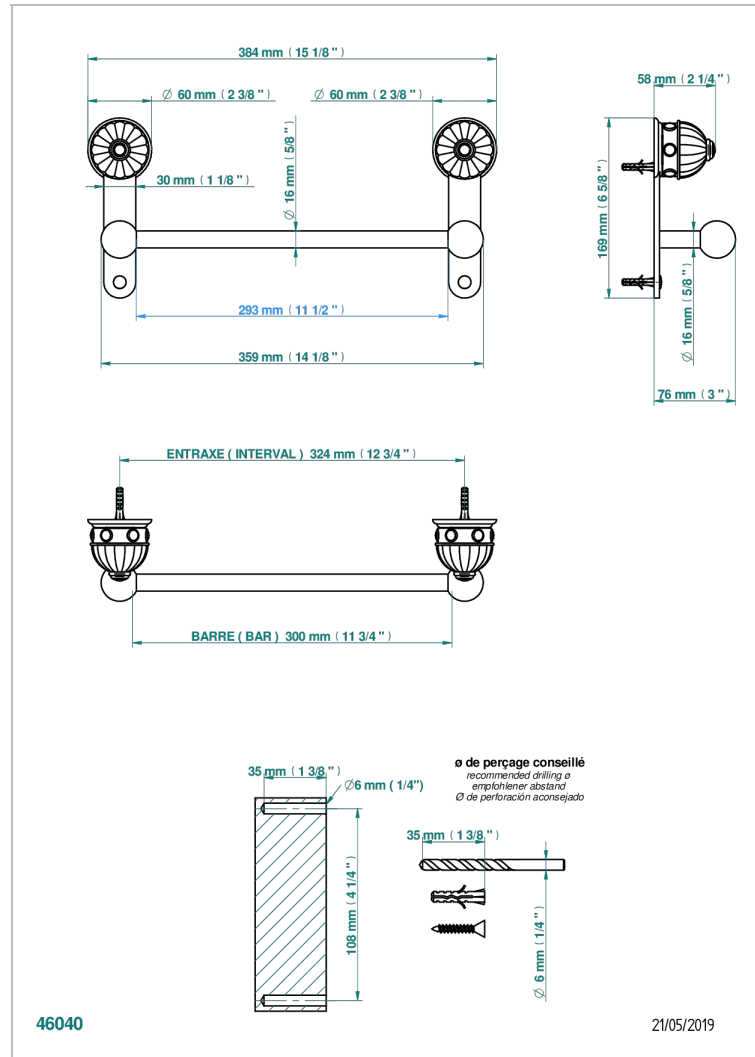

AMBOISE LAPIS LAZULI

A1K-514/30

Towel bar, 12" long

CHARACTERISTIC

- Amboise Lapis Lazuli
- Towel bar, 12" long

AVAILABLE FINITIONS

Antique nickel - H28
Black ceram - D30
Blush PVD - H62
Brass color PVD - H49
Brown bronze color PVD - F33
Gold color PVD - H52