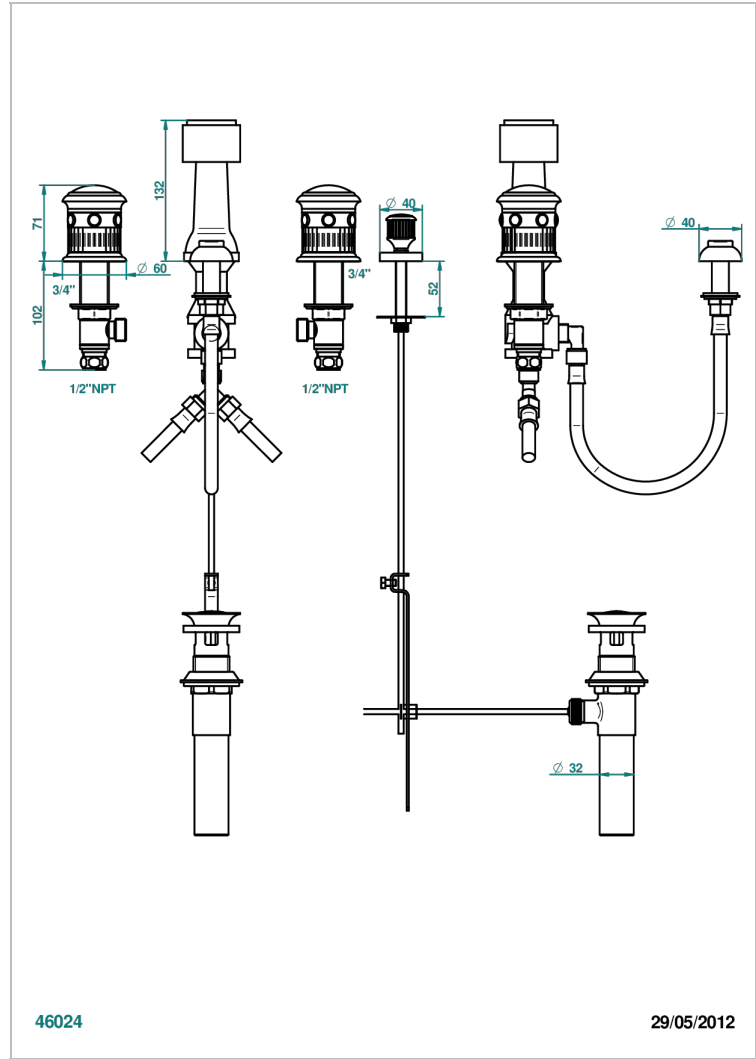

# TROCADERO MALACHITE

U7A-207KA

Deck mounted 3-hole bidet with vertical spray, vacuum breaker and drain

46024

29/05/2012