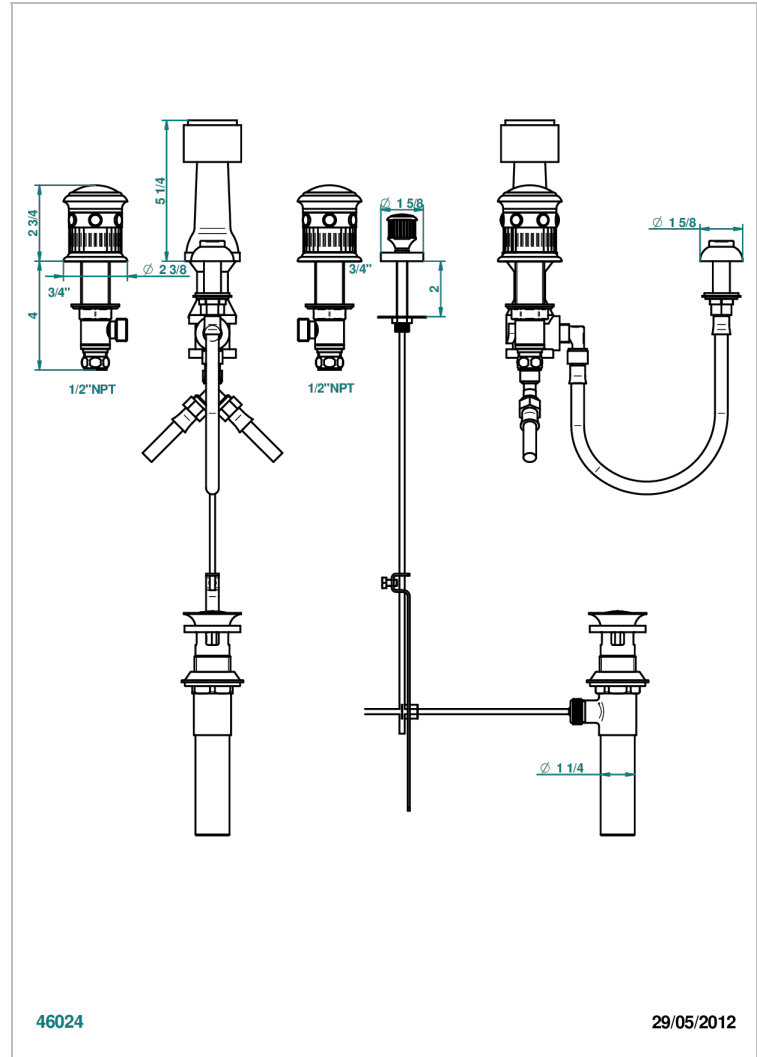

TROCADERO MALACHITE

U7A-207KA

Deck mounted 3-hole bidet with vertical spray, vacuum breaker and drain

THG[®]
PARIS

46024

29/05/2012

CHARACTERISTIC

- ASME : ASME A112.18.1-2011/CSA B125.1-11