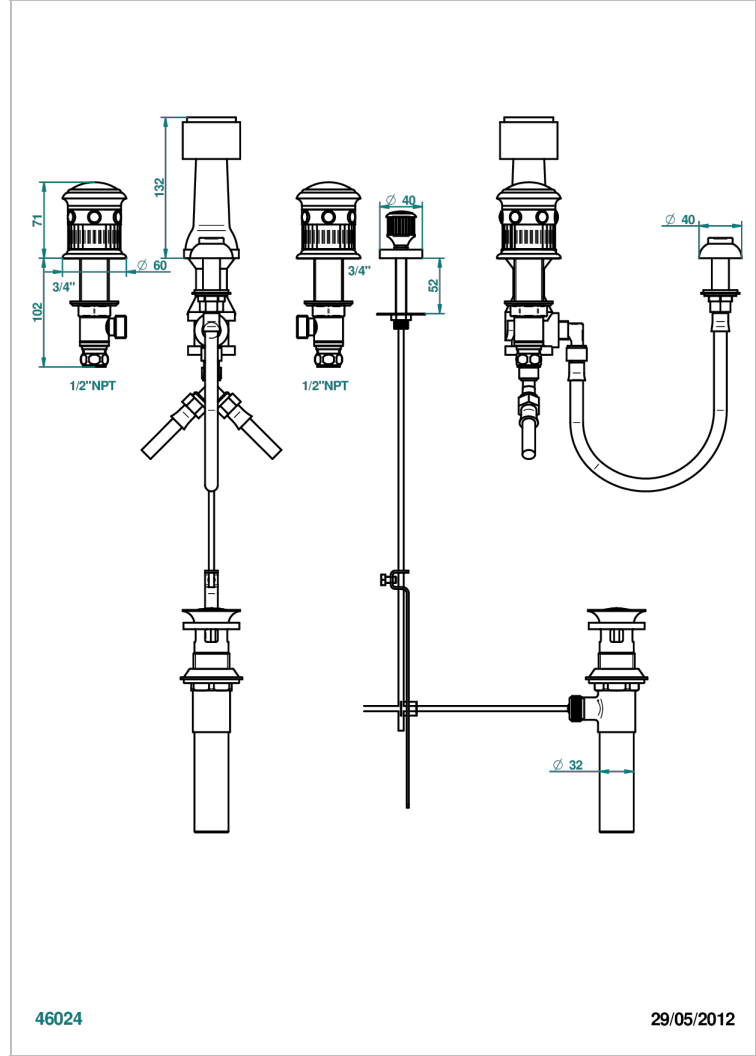

TROCADERO MALACHITE

U7A-207KA

Bidet Faucet with vertical spray, drain and vacuum breaker, for bidet Kohler

THG[®]
PARIS

46024

29/05/2012

CHARACTERISTIC

- ASME : ASME A112.18.1-2011/CSA B125.1-11

STANDARDS

AVAILABLE FINITIONS

Antique nickel - H28
Black ceram - D30
Blush PVD - H62
Brass color PVD - H49
Brown bronze color PVD - F33
Gold color PVD - H52

Graphite PVD - H64
Matt Umber PVD - H67
Matt blush PVD - H60
Matt brass color PVD - H50
Matt brown bronze color PVD - F34
Matt chrome - C02