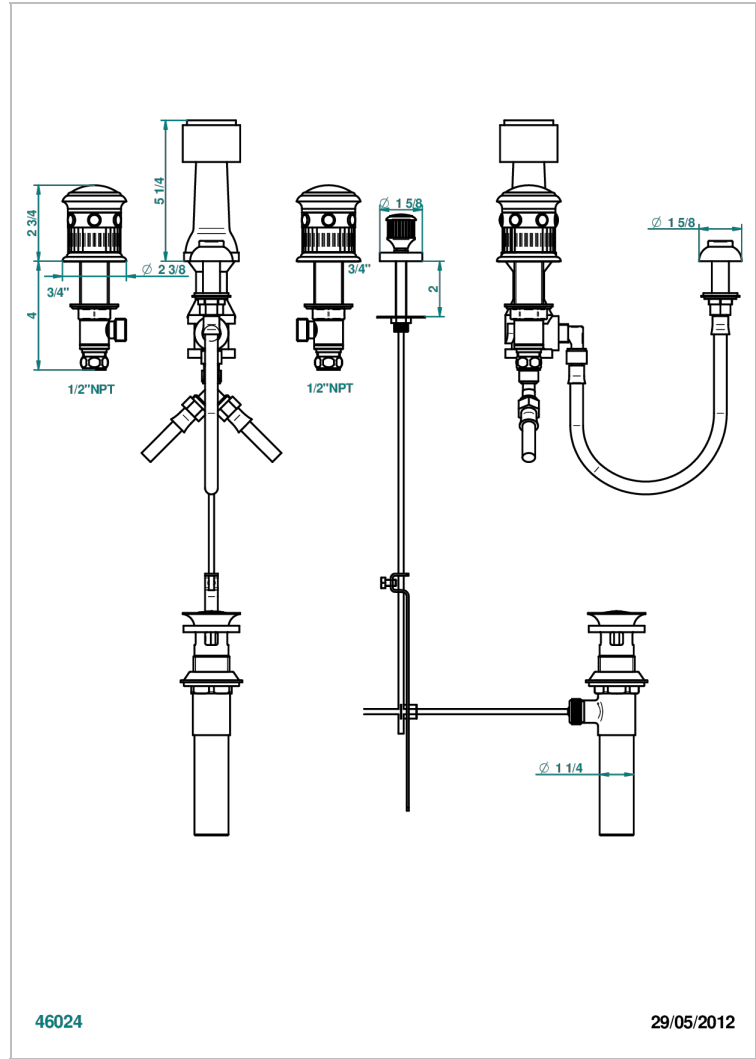

TROCADERO MALACHITE

U7A-207KA

Bidet Faucet with vertical spray, drain and vacuum breaker, for bidet Kohler

THG[®]
PARIS

46024

29/05/2012

CHARACTERISTIC

- ASME : ASME A112.18.1-2011/CSA B125.1-11