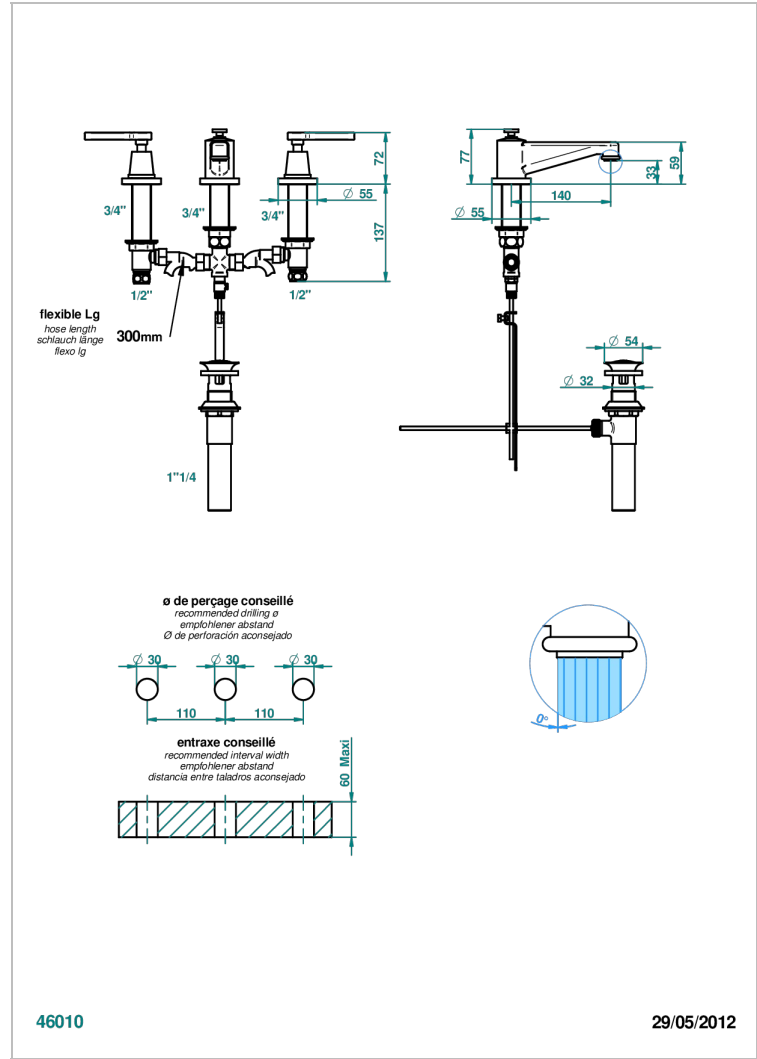

# SPIRIT WITH LEVER HANDLES

G58-151M/US

Widespread lavatory set with drain for 1 1/4" + countertop

## CHARACTERISTIC

- Spirit with lever handles
- Widespread lavatory set with drain for 1 1/4" + countertop

## TECHNICAL SPECS

- Recommandé : 3 bars (max. 5 bars) - Advised : 43,5 psi (max. 72 psi)
- 5,7 l/min à 3 bars (1.5 gpm at 43.5 psi)