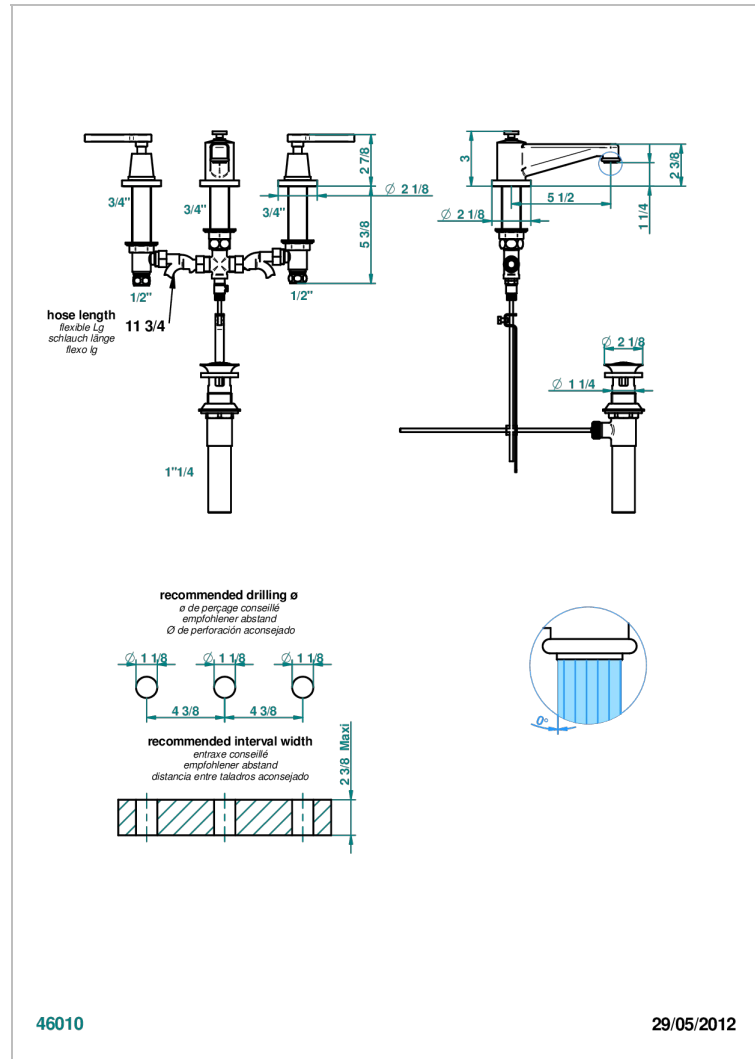

SPIRIT WITH LEVER HANDLES

G58-151M/US

Widespread lavatory set with drain for 1 1/4" + countertop

CHARACTERISTIC

- Spirit with lever handles
- Widespread lavatory set with drain for 1 1/4" + countertop

TECHNICAL SPECS

- Recommandé : 3 bars (max. 5 bars) - Advised : 43,5 psi (max. 72 psi)
- 5,7 l/min à 3 bars (1.5 gpm at 43.5 psi)

AVAILABLE FINITIONS

Black ceram - D30
Blush PVD - H62
Brass color PVD - H49
Brown bronze color PVD - F33
Chrome polished - A02
Chrome polished / gold polished - G02