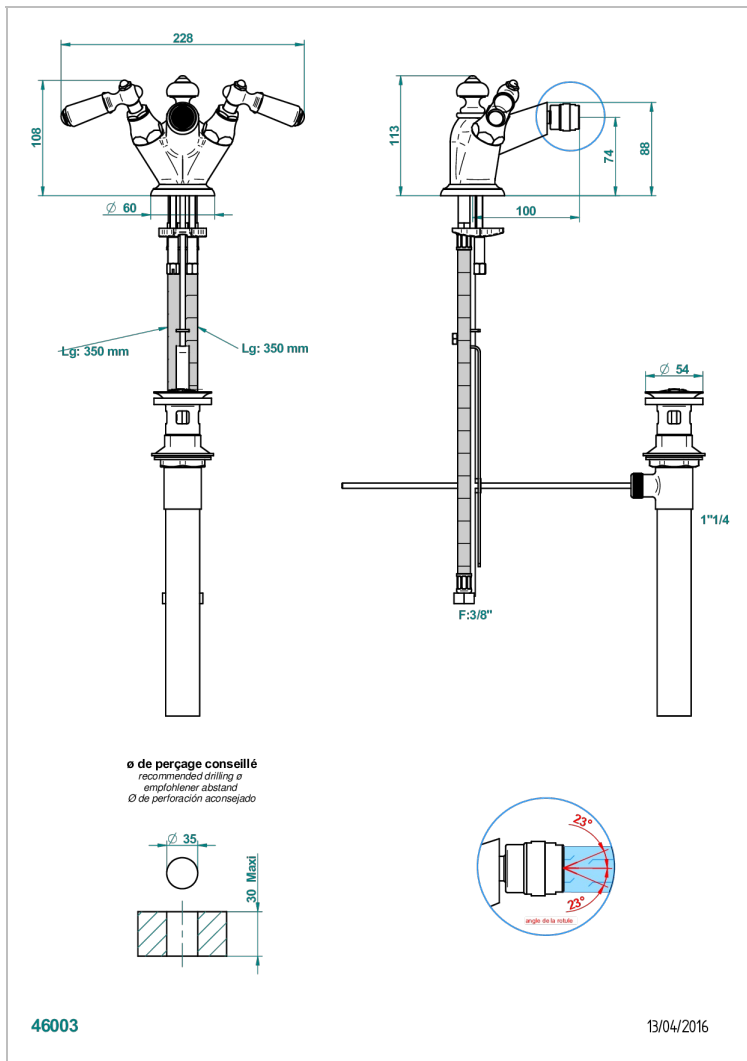

BROADWAY WITH WHITE PORCELAIN LEVER HANDLES

A04-3202/US

Single hole bidet faucet with drain

CHARACTERISTIC

- ASME : ASME A112.18.1-2011/CSA B125.1-11

STANDARDS

AVAILABLE FINITIONS

Black ceram - D30
Blush PVD - H62
Brass color PVD - H49
Brown bronze color PVD - F33
Chrome polished - A02
Chrome polished / gold polished - G02