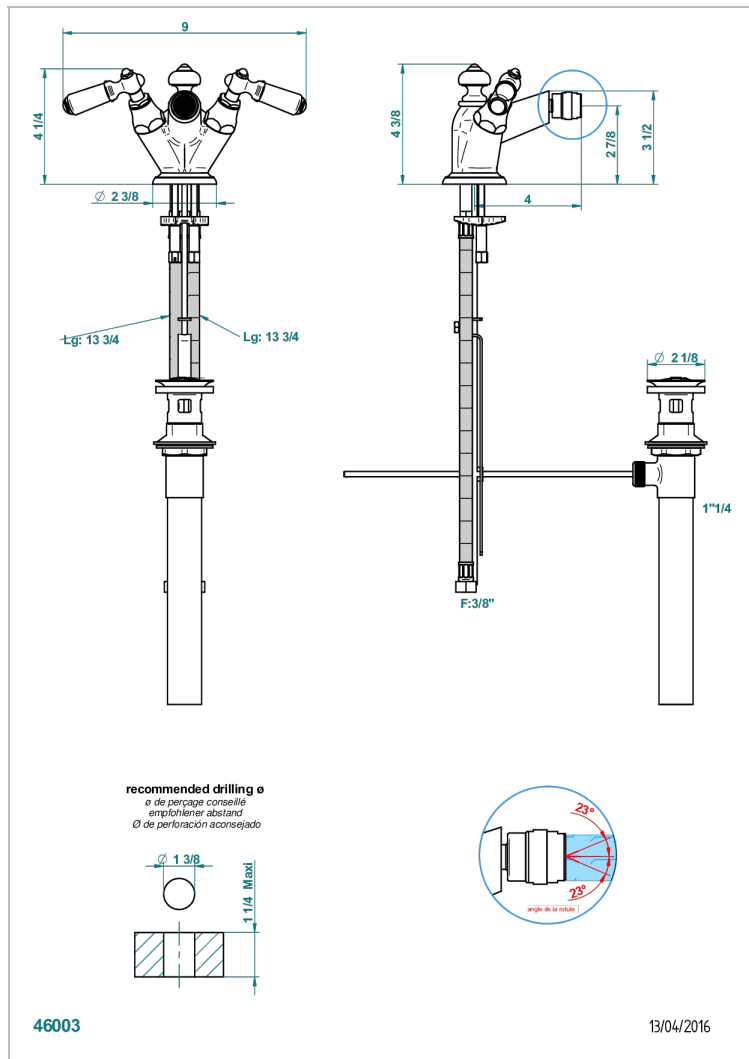

BROADWAY WITH WHITE PORCELAIN LEVER HANDLES

A04-3202/US

Single hole bidet faucet with drain

CHARACTERISTIC

- ASME : ASME A112.18.1-2011/CSA B125.1-11

STANDARDS

AVAILABLE FINITIONS

Black ceram - D30
 Blush PVD - H62
 Brass color PVD - H49
 Brown bronze color PVD - F33
 Chrome polished - A02
 Chrome polished / gold polished - G02

TECHNICAL SPECS

- Recommandé : 3 bars (max. 5 bars) - Advised : 43,5 psi (max. 72 psi)
- 5,7 l/min à 3 bars (1.5 gpm at 43.5 psi)