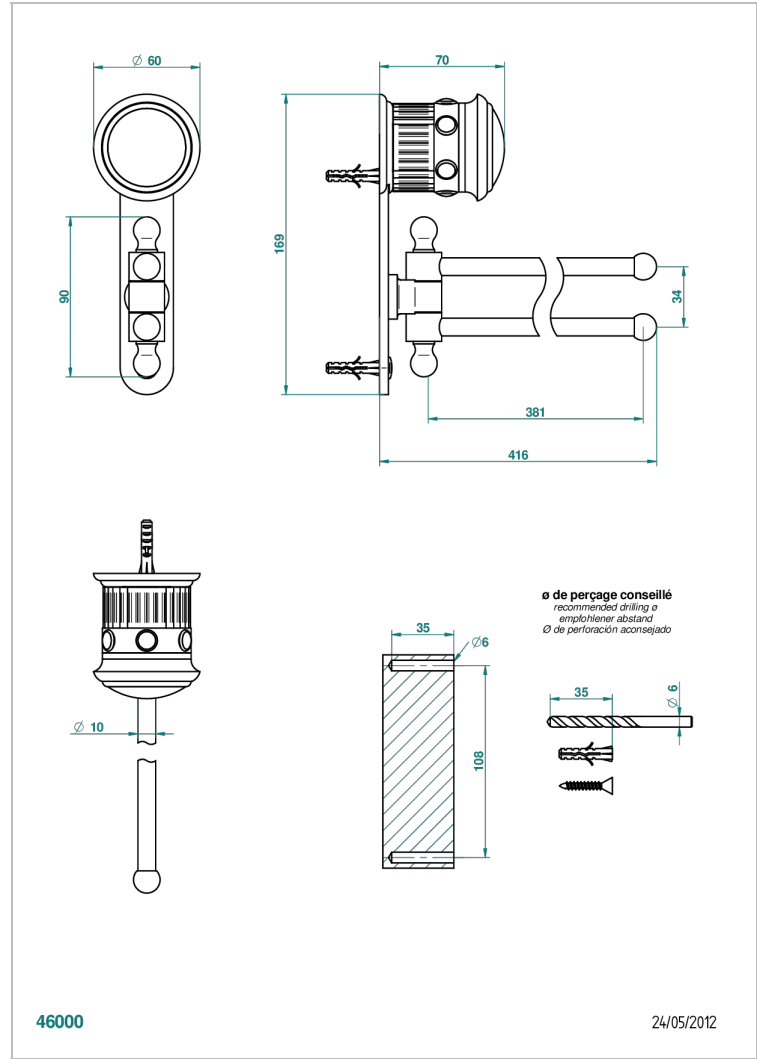

TROCADERO MALACHITE

U7A-522

Towel bar 15 3/4" long, double swivel

CHARACTERISTIC

- Trocadéro Malachite
- Towel bar 15 3/4" long, double swivel

AVAILABLE FINITIONS

Black ceram - D30
Blush PVD - H62
Brass color PVD - H49
Brown bronze color PVD - F33
Chrome polished - A02
Chrome polished / gold polished - G02

Matt nickel color PVD - H56
Nickel antique / Sovereign - H28
Nickel color PVD - H55
Nickel polished - B01
Soft gold - F30
Soft matt gold - F31

Umber PVD - H66