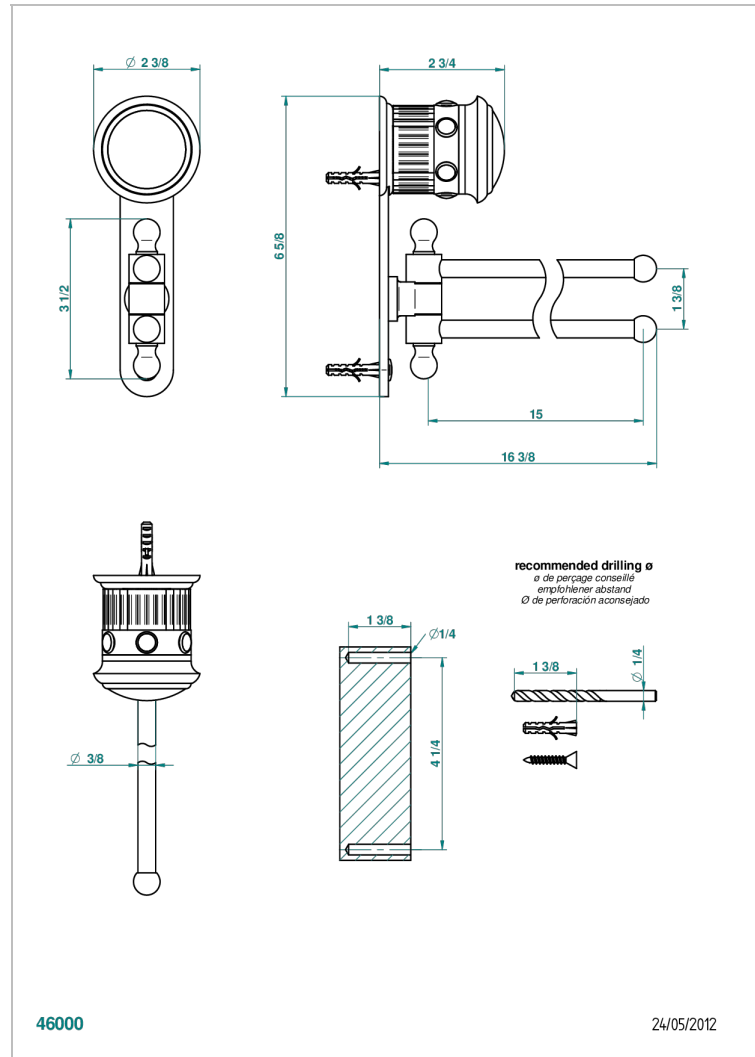

TROCADERO MALACHITE

U7A-522

Towel bar 15 3/4" long, double swivel

CHARACTERISTIC

- Trocadéro Malachite
- Towel bar 15 3/4" long, double swivel

AVAILABLE FINITIONS

Black ceram - D30
Blush PVD - H62
Brass color PVD - H49
Brown bronze color PVD - F33
Chrome polished - A02
Chrome polished / gold polished - G02

Matt nickel color PVD - H56
Nickel antique / Sovereign - H28
Nickel color PVD - H55
Nickel polished - B01
Soft gold - F30
Soft matt gold - F31

Umber PVD - H66