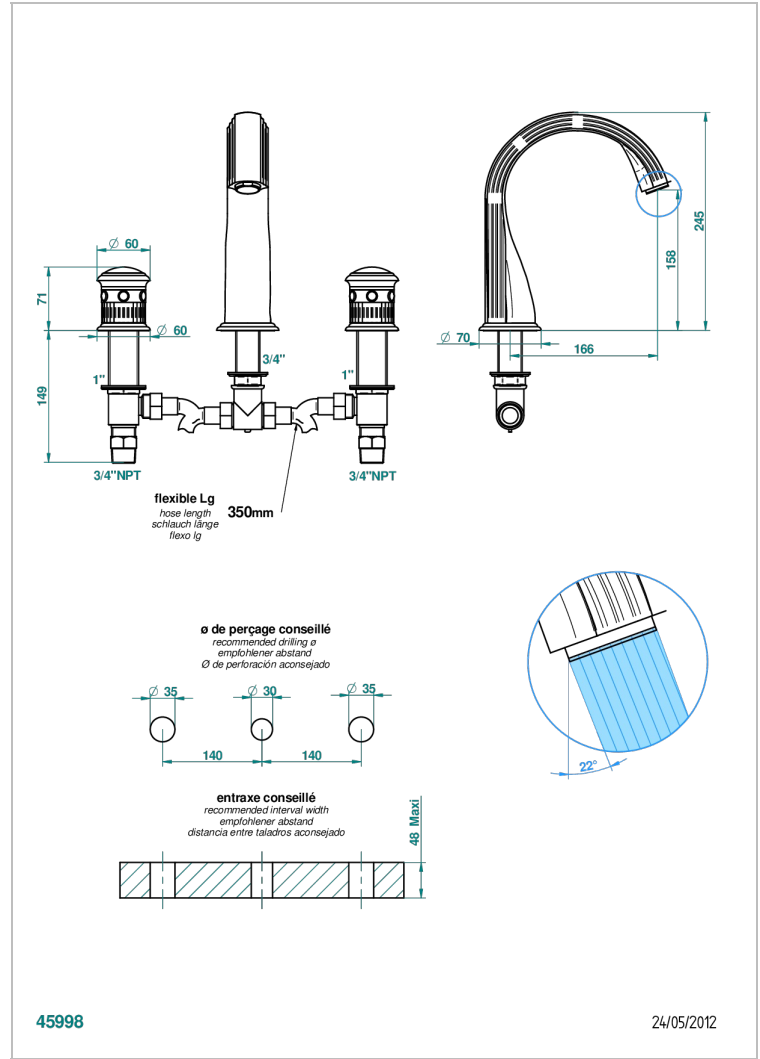

TROCADERO MALACHITE

U7A-25SGUS

Roman tub set with 3/4" valves

THG[®]
PARIS

CHARACTERISTIC

- Trocadero Malachite
- Roman tub set with 3/4" valves

TECHNICAL SPECS

- Recommandé : 3 bars (max. 5 bars) - Advised : 43,5 psi (max. 72 psi)
- Bec : 35 l/min à 3 bars
- Spout : 9.26 gpm at 43.5 psi

Umber PVD - H66