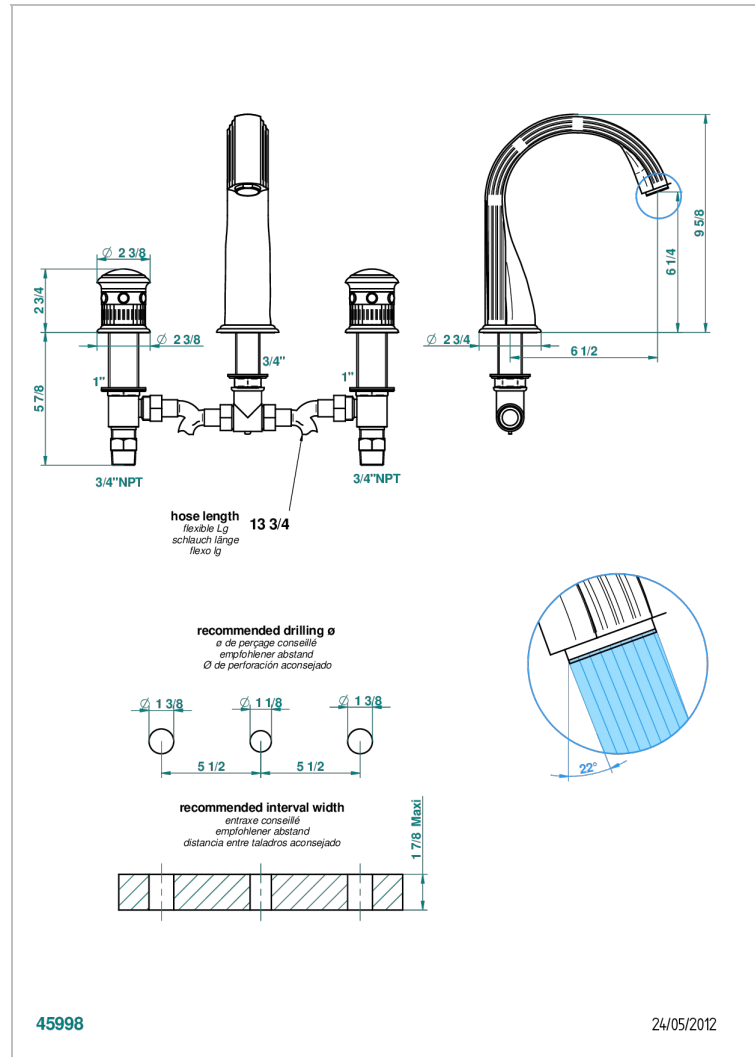

TROCADERO MALACHITE

U7A-25SGUS

Roman tub set with 3/4" valves

CHARACTERISTIC

- Trocadero Malachite
- Roman tub set with 3/4" valves

TECHNICAL SPECS

- Recommandé : 3 bars (max. 5 bars) - Advised : 43,5 psi (max. 72 psi)
- Bec : 35 l/min à 3 bars
- Spout : 9.26 gpm at 43.5 psi

Umber PVD - H66