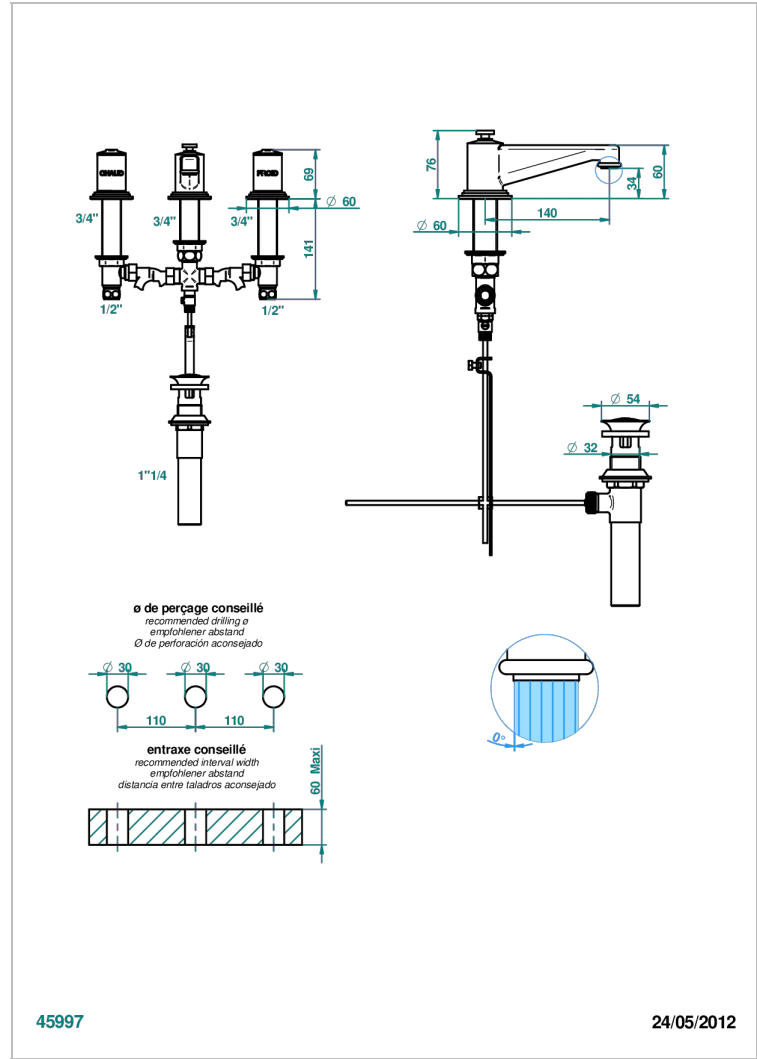

# FAUBOURG METAL

G2T-151M/US

Widespread lavatory set with drain for 1 1/4" + countertop

## CHARACTERISTIC

- Faubourg Metal
- Widespread lavatory set with drain for 1 1/4" + countertop