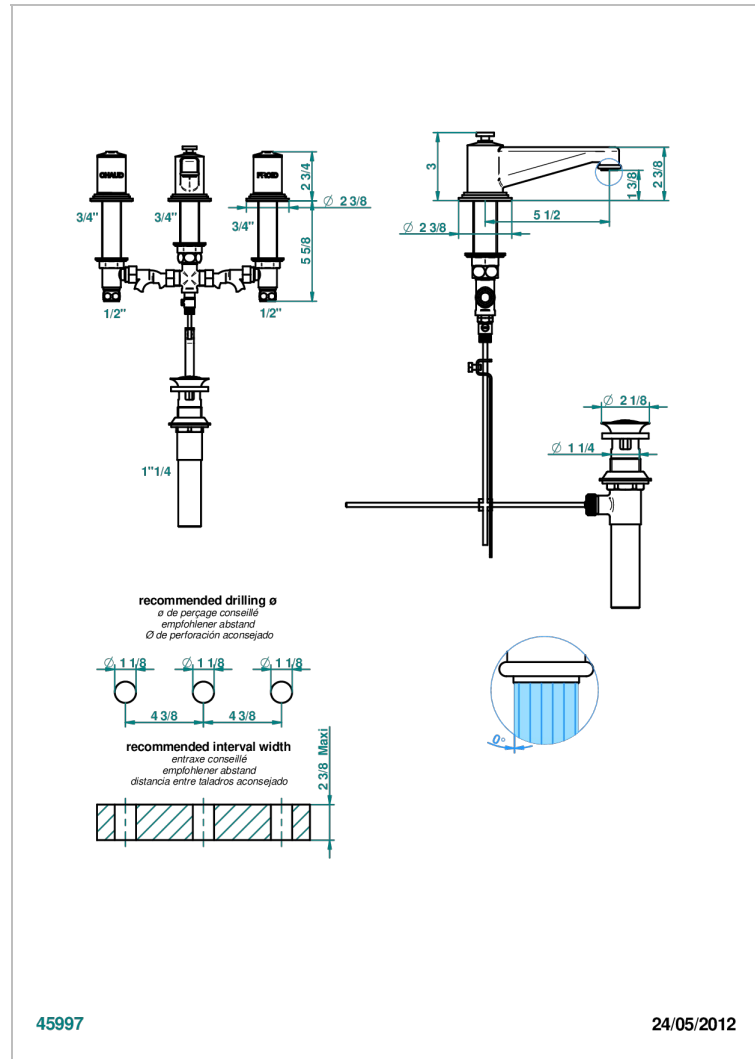

# FAUBOURG METAL

G2T-151M/US

Widespread lavatory set with drain for 1 1/4" + countertop

## CHARACTERISTIC

- Faubourg Metal
- Widespread lavatory set with drain for 1 1/4" + countertop

## TECHNICAL SPECS

- Recommandé : 3 bars (max. 5 bars) - Advised : 43,5 psi (max. 72 psi)
- 5,7 l/min à 3 bars (1.5 gpm at 43.5 psi)