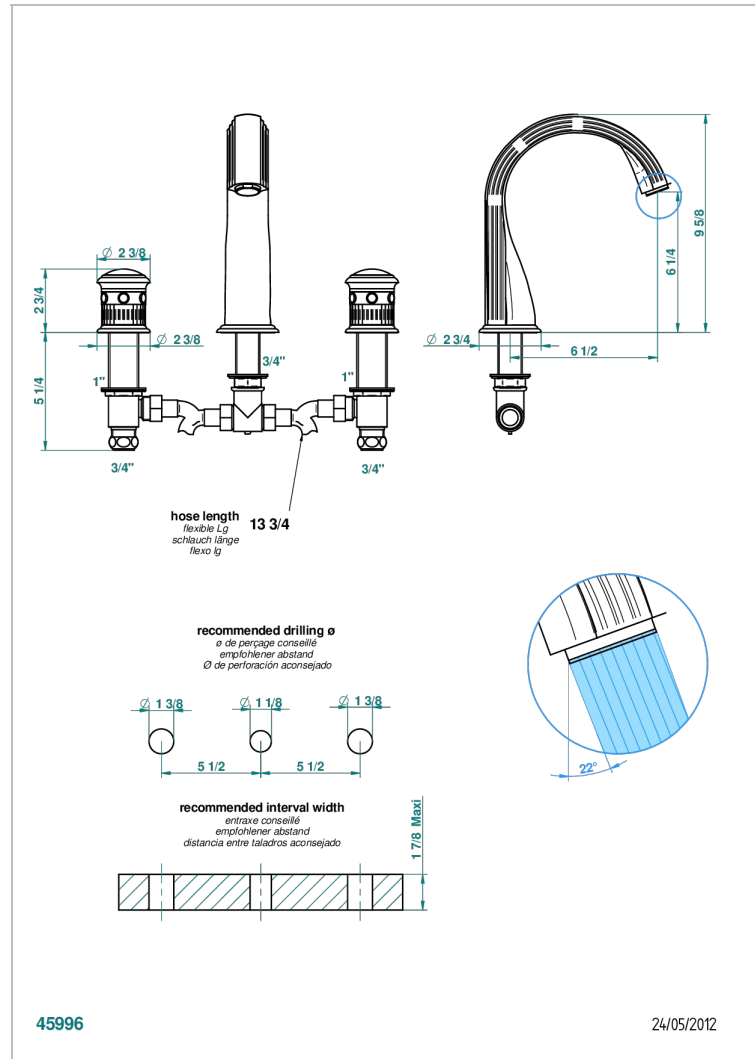

TROCADERO MALACHITE

U7A-25SG

Rim mounted 3-hole bath mixer, super goliath spout

CHARACTERISTIC

- ACS : 18ACCLY403
- NF : NF EN 200 - IID/A - Chrome

TECHNICAL SPECS

- Recommandé : 3 bars (max. 5 bars) - Advised : 43,5 psi (max. 72 psi)
- Bec : 35 l/min à 3 bars
- Spout : 9.26 gpm at 43.5 psi

STANDARDS

AVAILABLE FINITIONS

Antique nickel - H28
Black ceram - D30
Blush PVD - H62
Brass color PVD - H49
Brown bronze color PVD - F33
Gold color PVD - H52

Graphite PVD - H64
Matt Umber PVD - H67
Matt blush PVD - H60
Matt brass color PVD - H50
Matt brown bronze color PVD - F34
Matt chrome - C02