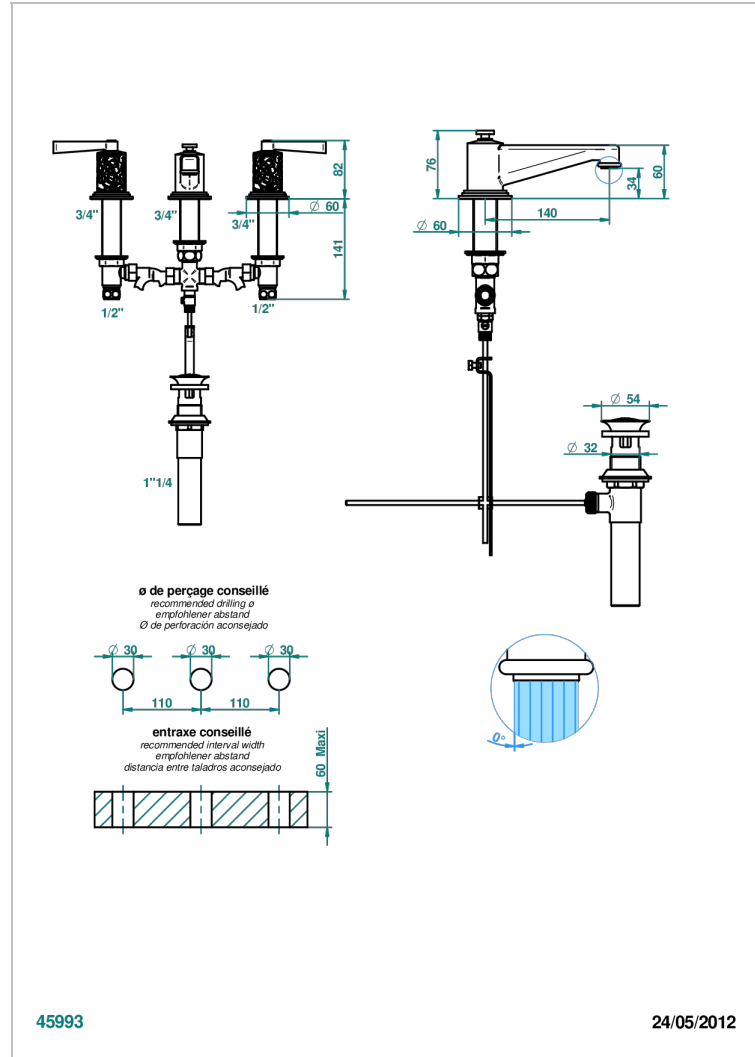

# FRIVOLE WITH LEVER HANDLES

G2S-151M/US

Widespread lavatory set with drain for 1 1/4" + countertop

## CHARACTERISTIC

- Frivole with lever handles
- Widespread lavatory set with drain for 1 1/4" + countertop