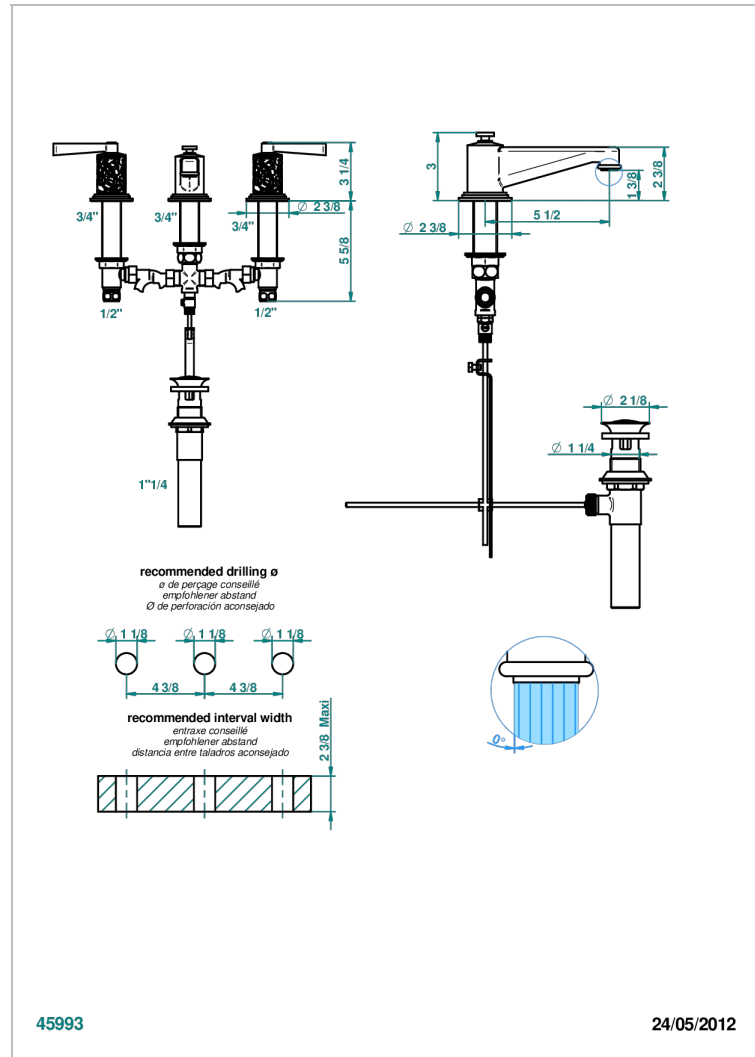

# FRIVOLE WITH LEVER HANDLES

G2S-151M/US

Widespread lavatory set with drain for 1 1/4" + countertop

## CHARACTERISTIC

- Frivole with lever handles
- Widespread lavatory set with drain for 1 1/4" + countertop

## TECHNICAL SPECS

- Recommandé : 3 bars (max. 5 bars) - Advised : 43,5 psi (max. 72 psi)
- 5,7 l/min à 3 bars (1.5 gpm at 43.5 psi)