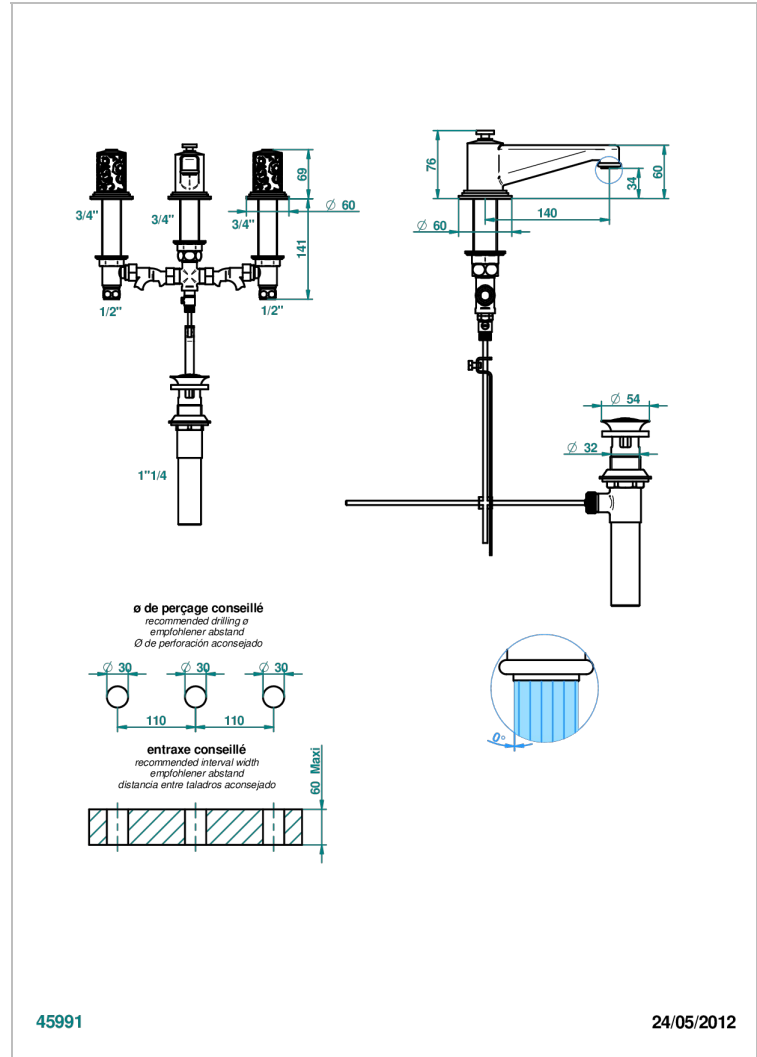

FRIVOLE

G2R-151M/US

Widespread lavatory set with drain for 1 1/4" + countertop

CHARACTERISTIC

- Frivole
- Widespread lavatory set with drain for 1 1/4" + countertop

TECHNICAL SPECS

- Recommandé : 3 bars (max. 5 bars) - Advised : 43,5 psi (max. 72 psi)
- 5,7 l/min à 3 bars (1.5 gpm at 43.5 psi)

Umber PVD - H66