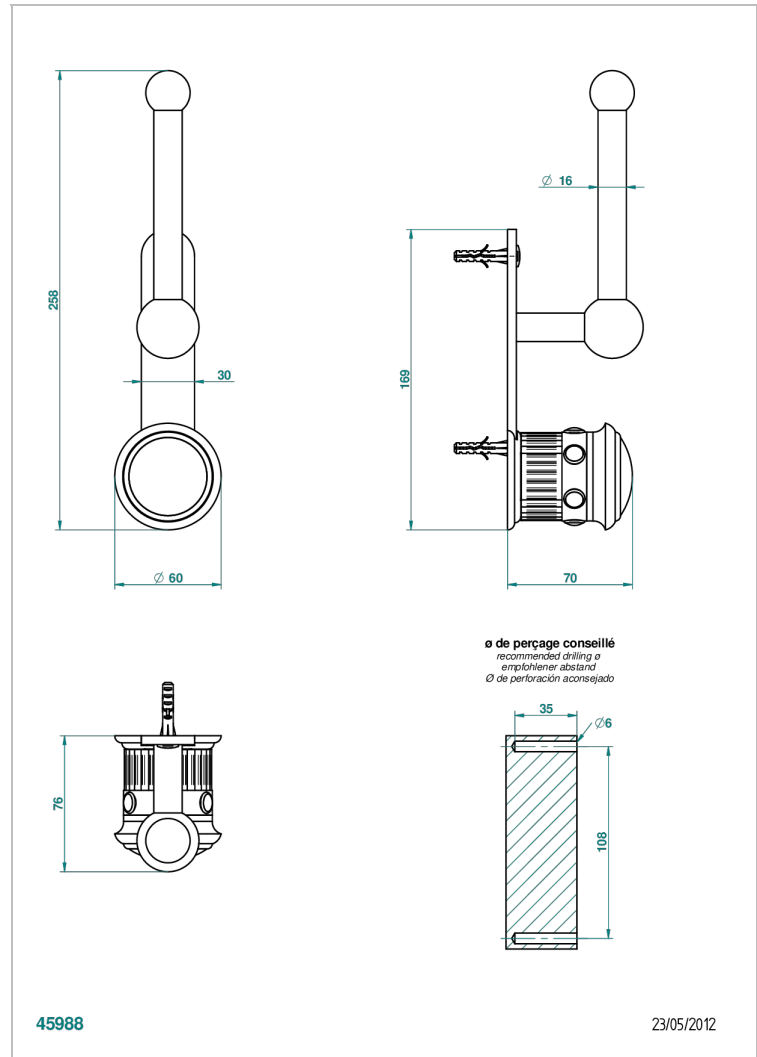

# TROCADERO MALACHITE

U7A-542

Reserve toilet paper holder

THG<sup>®</sup>  
PARIS

## CHARACTERISTIC

- Trocadéro Malachite
- Reserve toilet paper holder