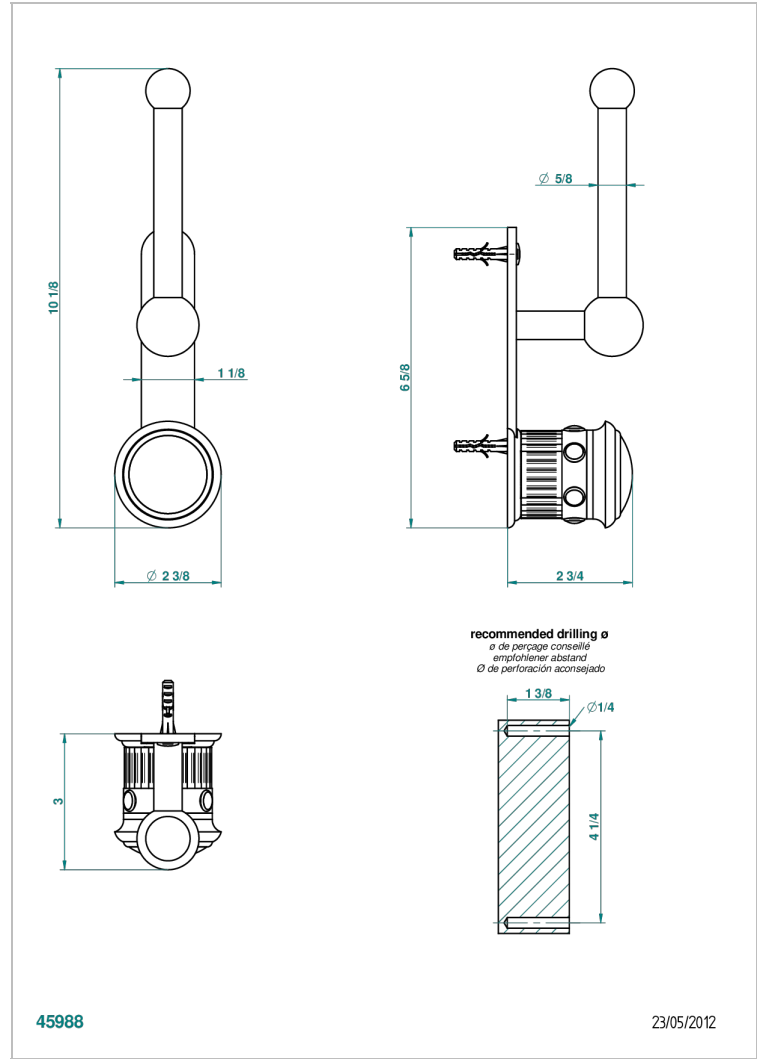

TROCADERO MALACHITE

U7A-542

Reserve toilet paper holder

THG[®]
PARIS

CHARACTERISTIC

- Trocadero Malachite
- Reserve toilet paper holder

AVAILABLE FINITIONS

Black ceram - D30
Blush PVD - H62
Brass color PVD - H49
Brown bronze color PVD - F33
Chrome polished - A02
Chrome polished / gold polished - G02

Matt nickel color PVD - H56
Nickel antique / Sovereign - H28
Nickel color PVD - H55
Nickel polished - B01
Soft gold - F30
Soft matt gold - F31

Umber PVD - H66