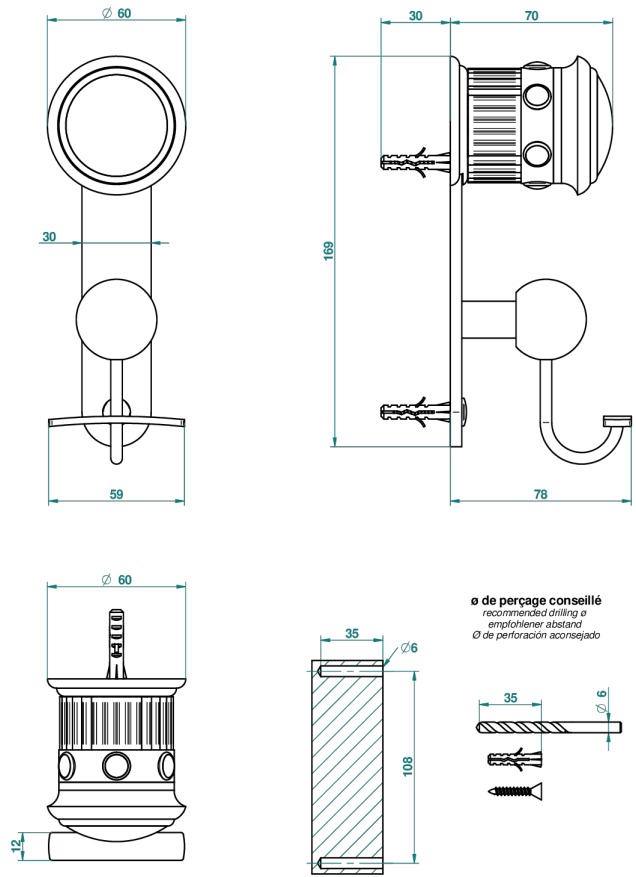

TROCADERO MALACHITE

U7A-510

Robe hook

45987

23/05/2012

CHARACTERISTIC

- Trocadéro Malachite
- Robe hook

AVAILABLE FINITIONS