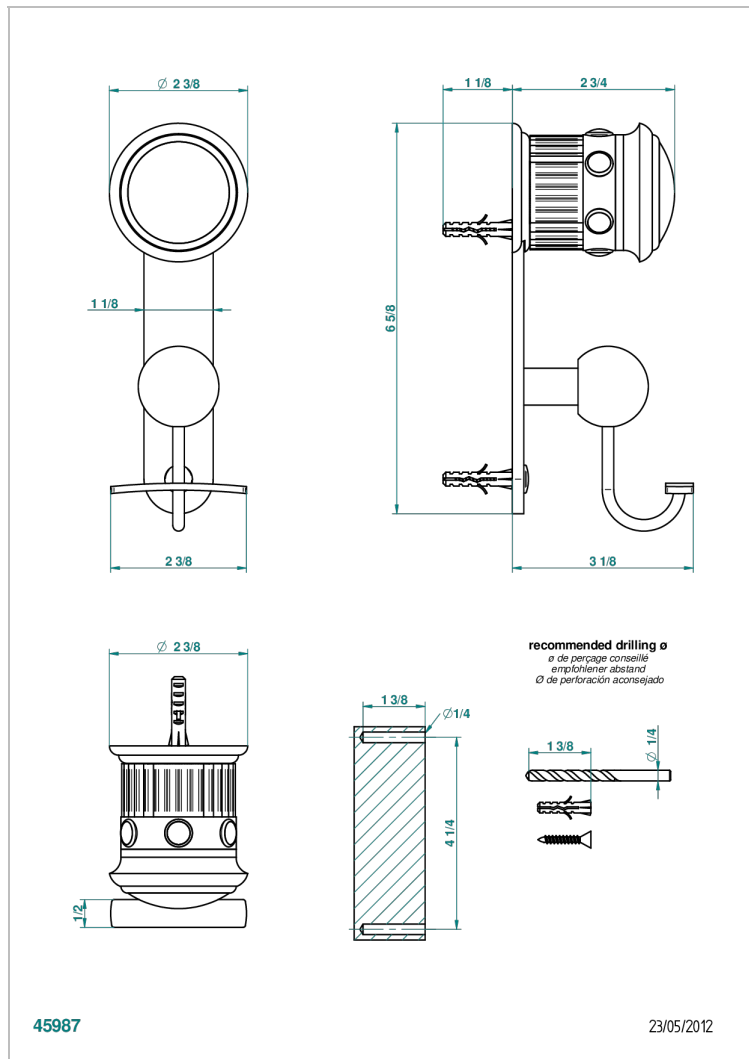

TROCADERO MALACHITE

U7A-510

Robe hook

CHARACTERISTIC

- Trocadéro Malachite
- Robe hook

AVAILABLE FINITIONS

Antique nickel - H28
Black ceram - D30
Blush PVD - H62
Brass color PVD - H49
Brown bronze color PVD - F33
Gold color PVD - H52