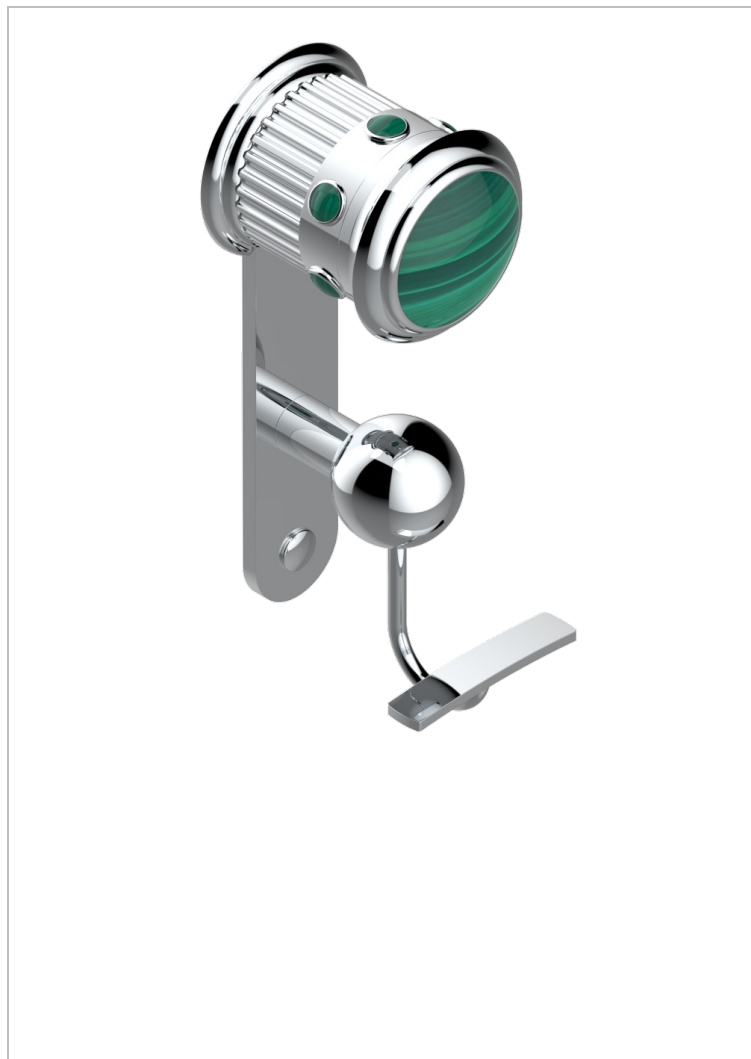

TROCADERO MALACHITE

U7A-510

Robe hook

CHARACTERISTIC

- Trocadéro Malachite
- Robe hook

AVAILABLE FINITIONS

Antique nickel - H28
Black ceram - D30
Blush PVD - H62
Brass color PVD - H49
Brown bronze color PVD - F33
Gold color PVD - H52

Graphite PVD - H64
Matt Umber PVD - H67
Matt blush PVD - H60
Matt brass color PVD - H50
Matt brown bronze color PVD - F34
Matt chrome - C02

Matt gold - F07
Matt gold color PVD - H53
Matt graphite PVD - H65
Matt nickel (color finish) - C01
Matt nickel color PVD - H56
Nickel color PVD - H55

Polished chrome (color finish) - A02
Polished chrome / Polished gold (color finish) - G02
Polished gold (color finish) - F01
Polished nickel - B01
Soft gold - F30
Soft matt gold - F31
Umber PVD - H66