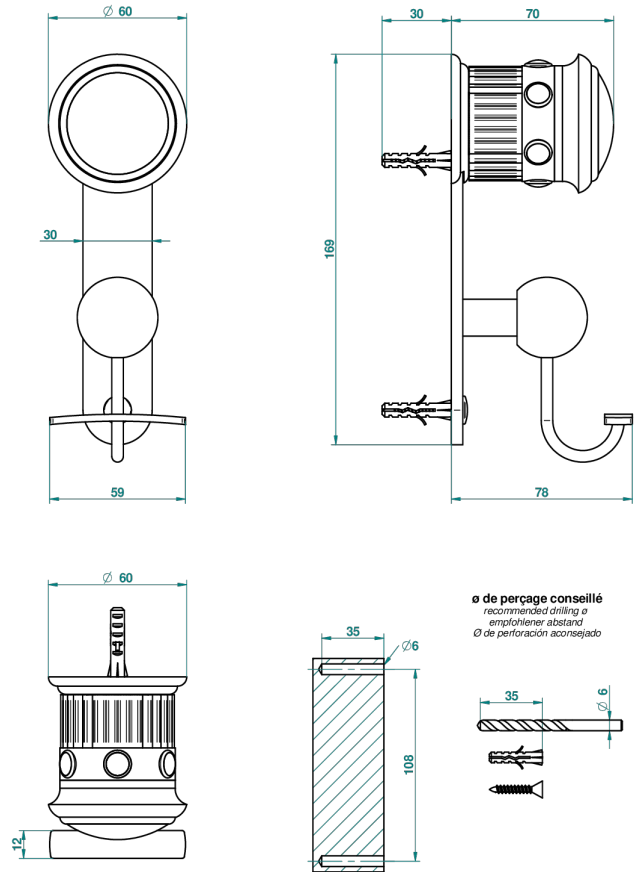

TROCADERO MALACHITE

U7A-510

Robe hook

THG[®]
PARIS

45987

23/05/2012

CHARACTERISTIC

- Trocadéro Malachite
- Robe hook

AVAILABLE FINITIONS

Antique nickel - H28
Black ceram - D30
Blush PVD - H62
Brass color PVD - H49
Brown bronze color PVD - F33
Gold color PVD - H52

Graphite PVD - H64
Matt Umber PVD - H67
Matt blush PVD - H60
Matt brass color PVD - H50
Matt brown bronze color PVD - F34
Matt chrome - C02