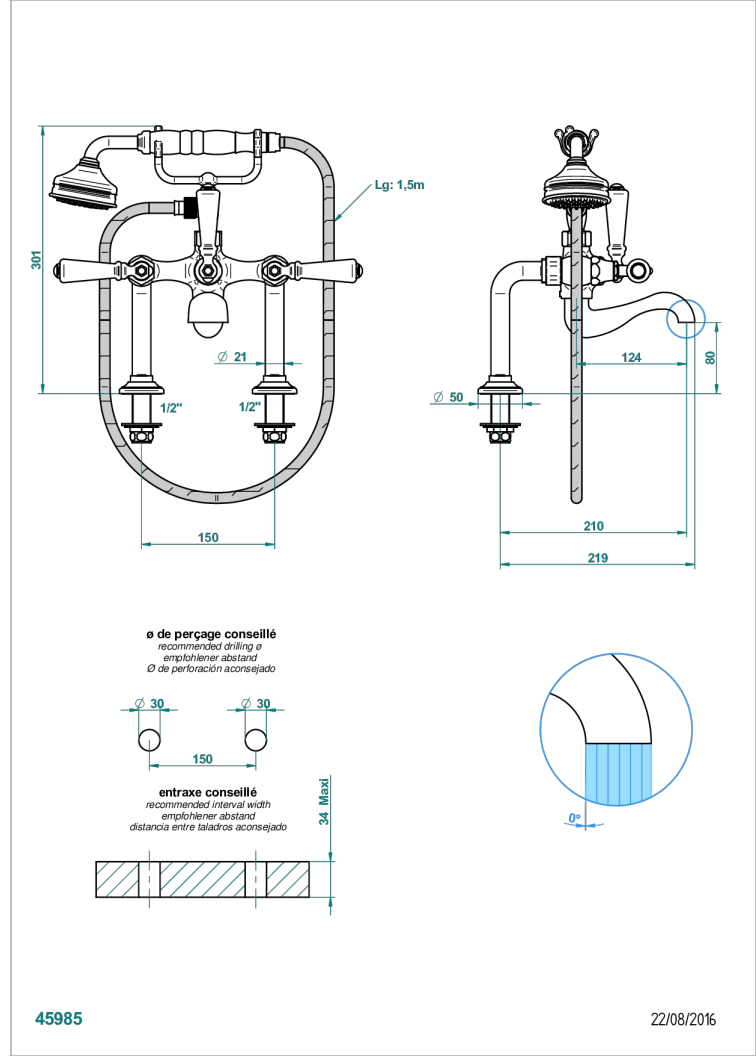

# BROADWAY WITH LEVER

A04-13G

Rim mounted 2-hole bath/telephone shower mixer, shower and hose

## CHARACTERISTIC

- ACS : 21ACCLY034

## TECHNICAL SPECS

- Recommandé : 3 bars (max. 5 bars) - Advised : 43,5 psi (max. 72 psi)
- Bec : 75 l/min à 3 bars - Douchette : 9,5 l/min à 3 bars
- Spout : 19,8 gpm at 43.5 psi - Handshower : 2.5 gpm at 43.5 psi