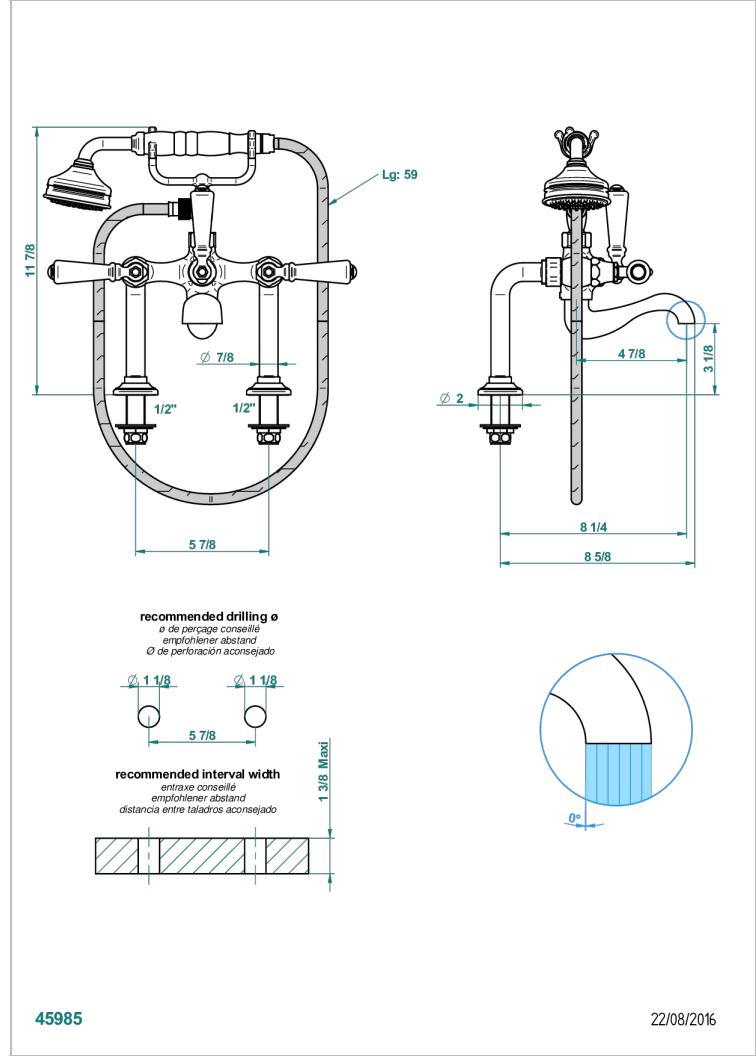

BROADWAY WITH LEVER

A04-13G

Rim mounted 2-hole bath/telephone shower mixer, shower and hose

THG[®]
PARIS

CHARACTERISTIC

- ACS : 21ACCLY034

TECHNICAL SPECS

- Recommandé : 3 bars (max. 5 bars) - Advised : 43,5 psi (max. 72 psi)
- Bec : 75 l/min à 3 bars - Douchette : 9,5 l/min à 3 bars
- Spout : 19,8 gpm at 43.5 psi - Handshower : 2.5 gpm at 43.5 psi

STANDARDS

AVAILABLE FINITIONS

Antique nickel - H28
Black ceram - D30
Blush PVD - H62
Brass color PVD - H49
Brown bronze color PVD - F33
Gold color PVD - H52

Graphite PVD - H64
Lacquered light bronze - D01
Matt Umber PVD - H67
Matt blush PVD - H60
Matt brass color PVD - H50
Matt brown bronze color PVD - F34