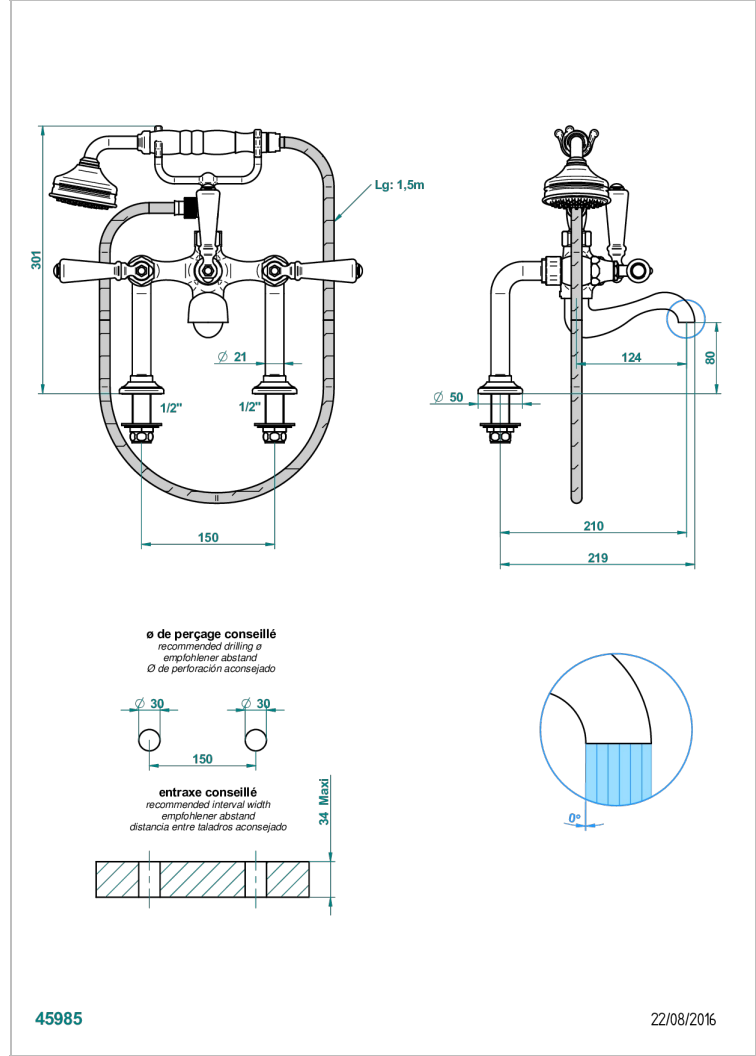

BROADWAY WITH LEVER

A04-13G

Rim mounted 2-hole bath/telephone shower mixer, shower and hose

THG[®]
PARIS

45985

22/08/2016

CHARACTERISTIC

- ACS : 21ACCLY034

TECHNICAL SPECS

- Recommandé : 3 bars (max. 5 bars) - Advised : 43,5 psi (max. 72 psi)
- Bec : 75 l/min à 3 bars - Douchette : 9,5 l/min à 3 bars
- Spout : 19,8 gpm at 43.5 psi - Handshower : 2.5 gpm at 43.5 psi

STANDARDS

AVAILABLE FINITIONS

Antique nickel - H28
 Black ceram - D30
 Blush PVD - H62
 Brass color PVD - H49
 Brown bronze color PVD - F33
 Gold color PVD - H52

Graphite PVD - H64
 Lacquered light bronze - D01
 Matt Umber PVD - H67
 Matt blush PVD - H60
 Matt brass color PVD - H50
 Matt brown bronze color PVD - F34