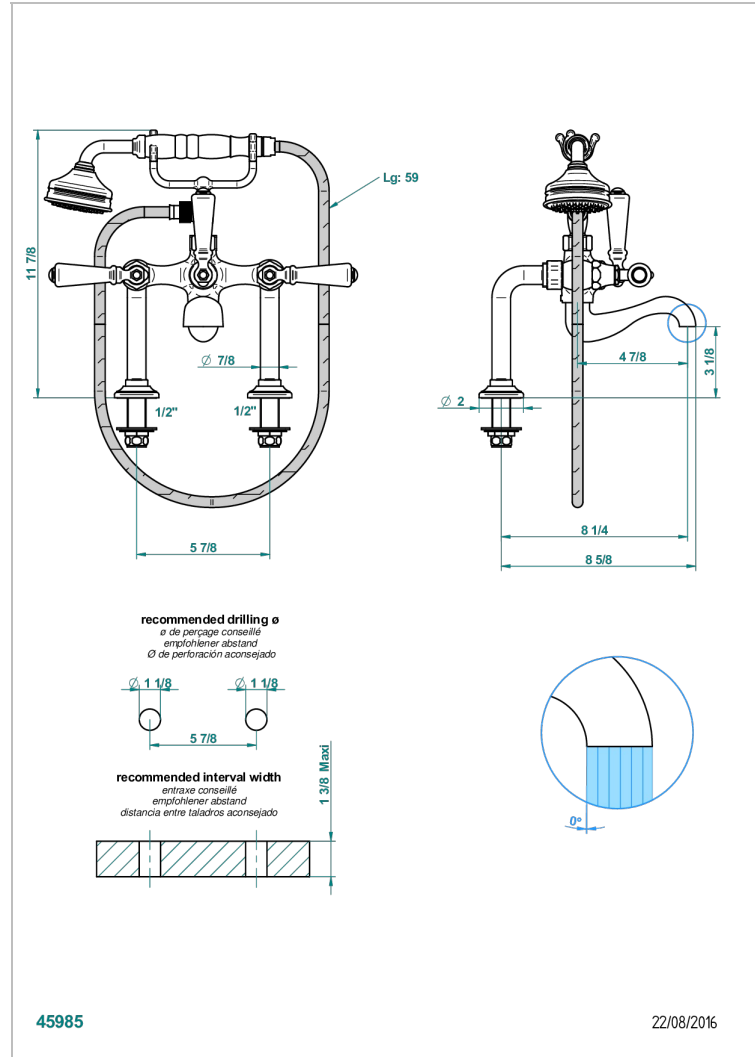

# BROADWAY WITH LEVER

A04-13G

Rim mounted 2-hole bath/telephone shower mixer, shower and hose

## CHARACTERISTIC

- ACS : 21ACCLY034

## TECHNICAL SPECS

- Recommandé : 3 bars (max. 5 bars) - Advised : 43,5 psi (max. 72 psi)
- Bec : 75 l/min à 3 bars - Douchette : 9,5 l/min à 3 bars
- Spout : 19,8 gpm at 43.5 psi - Handshower : 2.5 gpm at 43.5 psi