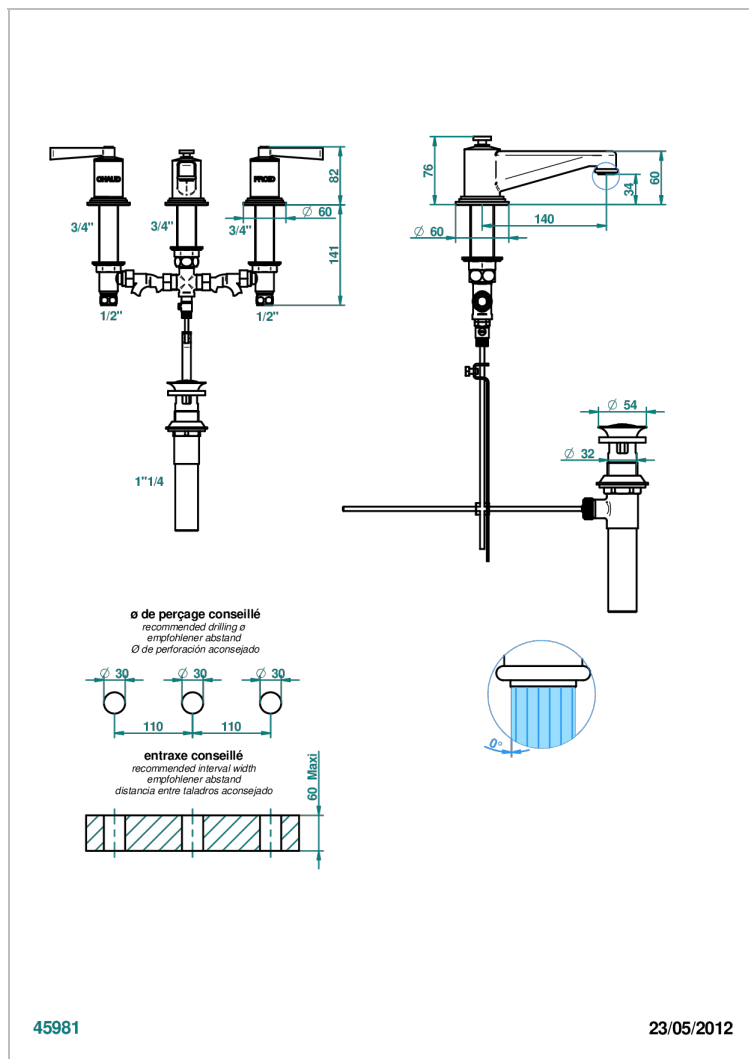

FAUBOURG BLACK PORCELAIN WITH LEVER HANDLES

G2M-151M/US

Widespread lavatory set with drain for 1 1/4" + countertop

CHARACTERISTIC

- Faubourg Black Porcelain with lever handles
- Widespread lavatory set with drain for 1 1/4" + countertop

TECHNICAL SPECS

- Recommandé : 3 bars (max. 5 bars) - Advised : 43,5 psi (max. 72 psi)
- 5,7 l/min à 3 bars (1.5 gpm at 43.5 psi)

AVAILABLE FINITIONS

Black ceram - D30
Blush PVD - H62
Brass color PVD - H49
Brown bronze color PVD - F33
Chrome polished - A02
Chrome polished / gold polished - G02