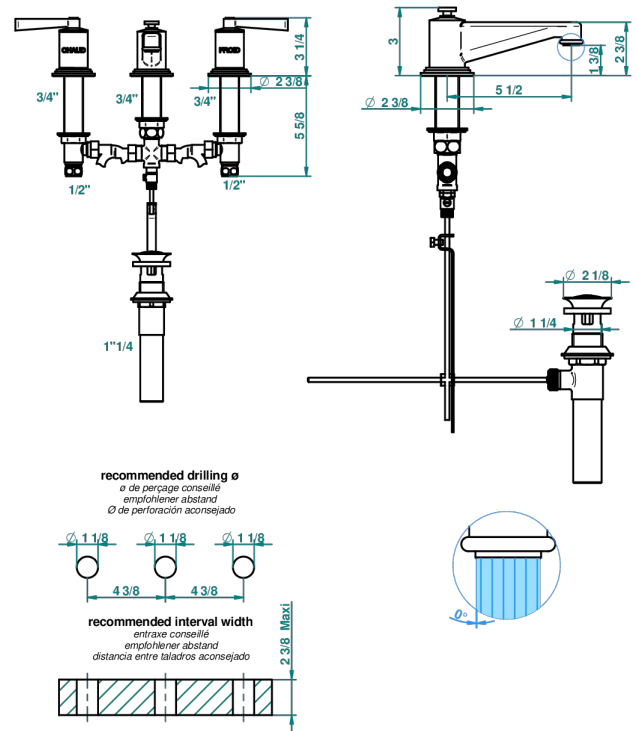

FAUBOURG BLACK PORCELAIN WITH LEVER HANDLES

G2M-151M/US

Widespread lavatory set with drain for 1 1/4" + countertop

US

45981

23/05/2012

CHARACTERISTIC

- Faubourg Black Porcelain with lever handles
- Widespread lavatory set with drain for 1 1/4" + countertop

TECHNICAL SPECS

- Recommandé : 3 bars (max. 5 bars) - Advised : 43,5 psi (max. 72 psi)
- 5,7 l/min à 3 bars (1.5 gpm at 43.5 psi)

AVAILABLE FINITIONS

Black ceram - D30
 Blush PVD - H62
 Brass color PVD - H49
 Brown bronze color PVD - F33
 Chrome polished - A02
 Chrome polished / gold polished - G02

Matt nickel color PVD - H56
 Natural smoked Brass - A13
 Nickel antique / Sovereign - H28
 Nickel color PVD - H55
 Nickel polished - B01
 Soft gold - F30

Soft matt gold - F31
 Umber PVD - H66