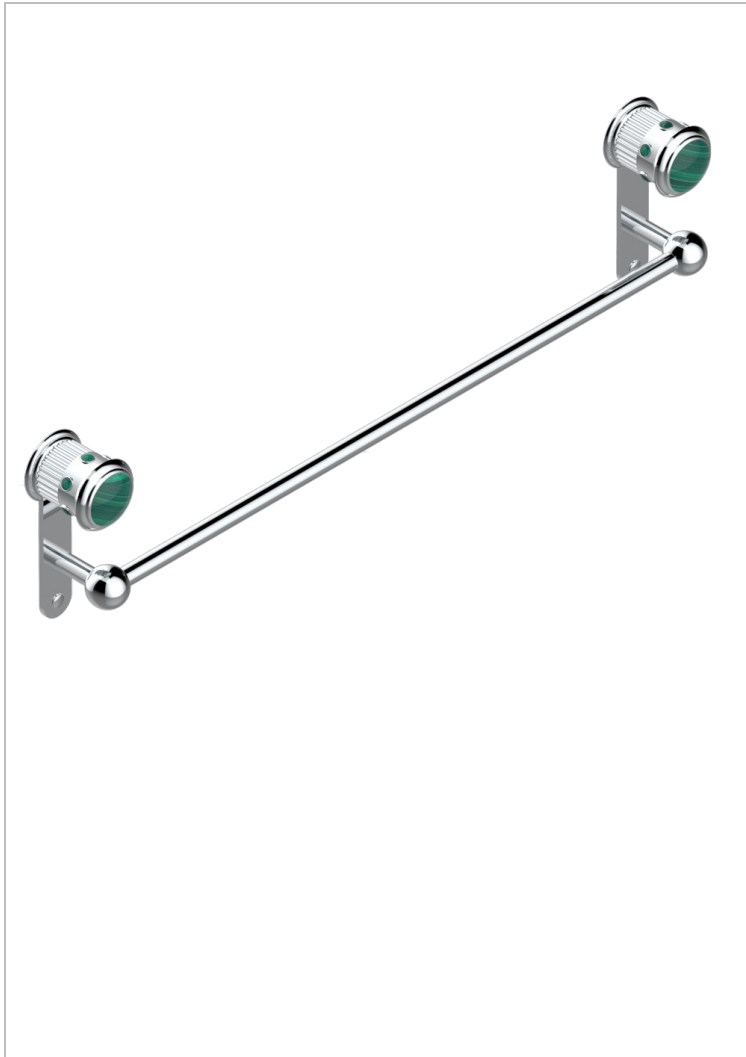

TROCADERO MALACHITE

U7A-514/60

Towel bar, 24" long

THG[®]
PARIS

CHARACTERISTIC

- Trocadéro Malachite
- Towel bar, 24" long

AVAILABLE FINITIONS

Black ceram - D30
Blush PVD - H62
Brass color PVD - H49
Brown bronze color PVD - F33
Chrome polished - AO2
Chrome polished / gold polished - G02

Gold color PVD - H52
Gold mat - F07
Gold polished - F01
Graphite PVD - H64
Matt Umber PVD - H67
Matt blush PVD - H60

Matt brass color PVD - H50
Matt brown bronze color PVD - F34
Matt chrome (American satin) - CO2
Matt gold color PVD - H53
Matt graphite PVD - H65
Matt nickel (American satin) - CO1

Matt nickel color PVD - H56
Nickel antique / Sovereign - H28
Nickel color PVD - H55
Nickel polished - B01
Soft gold - F30
Soft matt gold - F31

Umber PVD - H66