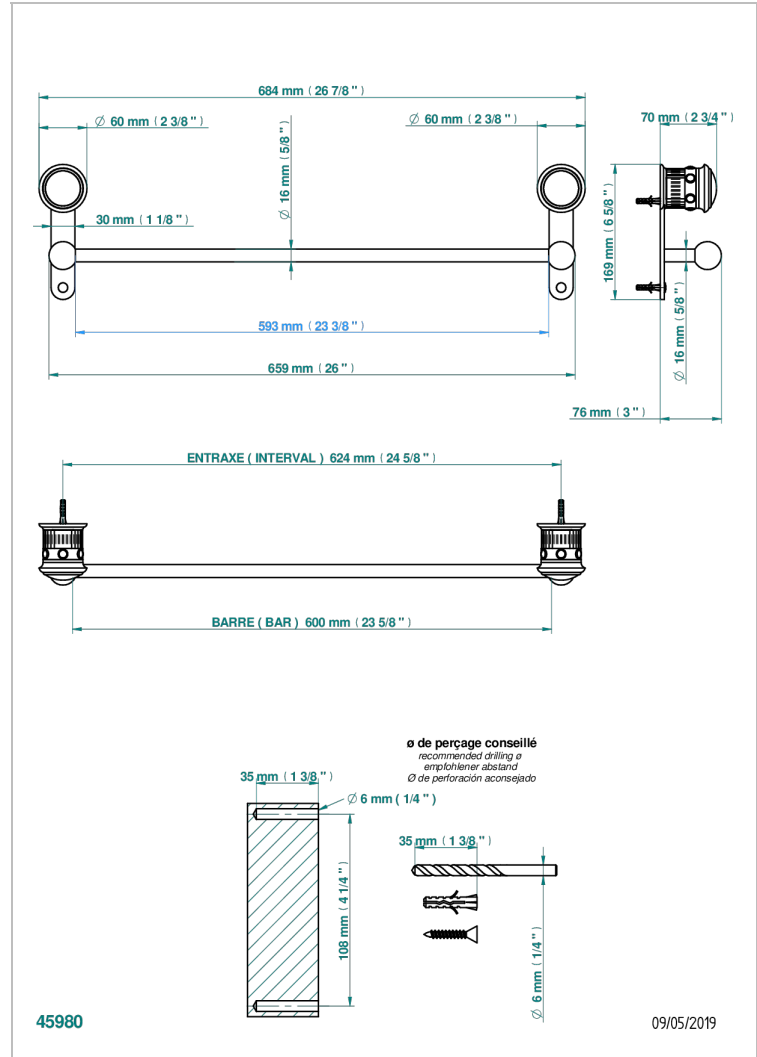

TROCADERO MALACHITE

U7A-514/60

Towel bar, 24" long

THG[®]
PARIS

CHARACTERISTIC

- Trocadéro Malachite
- Towel bar, 24" long

AVAILABLE FINITIONS

Black ceram - D30
Blush PVD - H62
Brass color PVD - H49
Brown bronze color PVD - F33
Chrome polished - AO2
Chrome polished / gold polished - G02

Matt nickel color PVD - H56
Nickel antique / Sovereign - H28
Nickel color PVD - H55
Nickel polished - B01
Soft gold - F30
Soft matt gold - F31

Umber PVD - H66