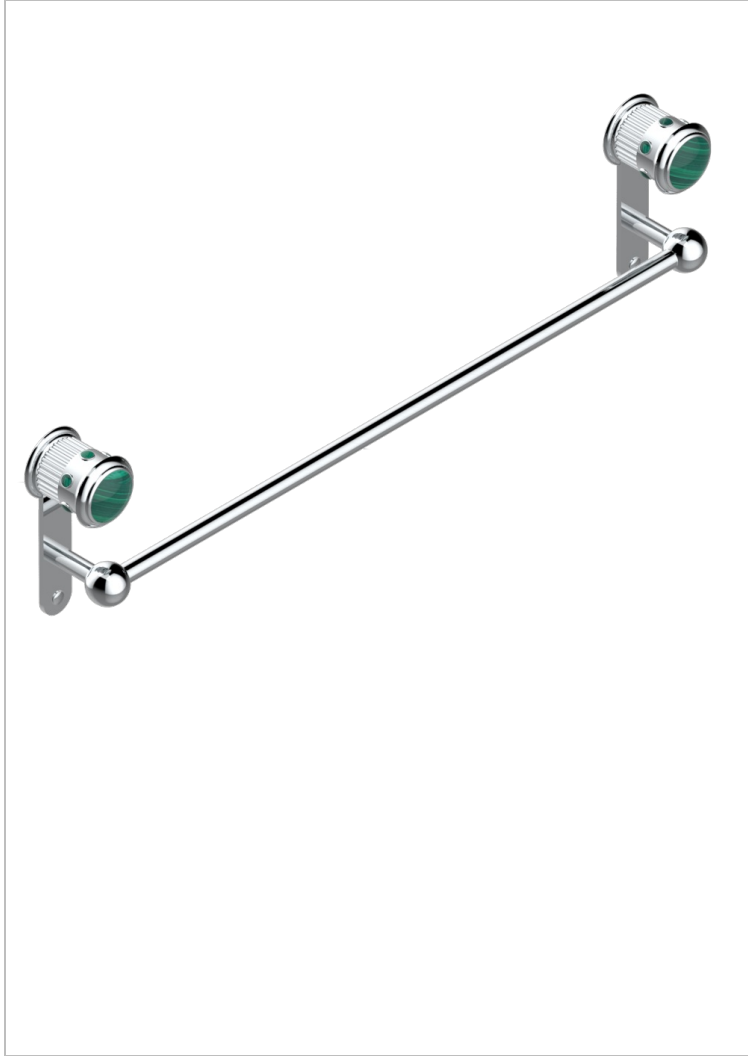

# TROCADERO MALACHITE

U7A-514/60

Single towel rail, fixed rail, length: 600 mm

## CHARACTERISTIC

- Trocadero Malachite
- Single towel rail, fixed rail, length: 600 mm

## AVAILABLE FINITIONS

Antique nickel - H28  
Black ceram - D30  
Blush PVD - H62  
Brass color PVD - H49  
Brown bronze color PVD - F33  
Gold color PVD - H52

Graphite PVD - H64  
Matt Umber PVD - H67  
Matt blush PVD - H60  
Matt brass color PVD - H50  
Matt brown bronze color PVD - F34  
Matt chrome - C02