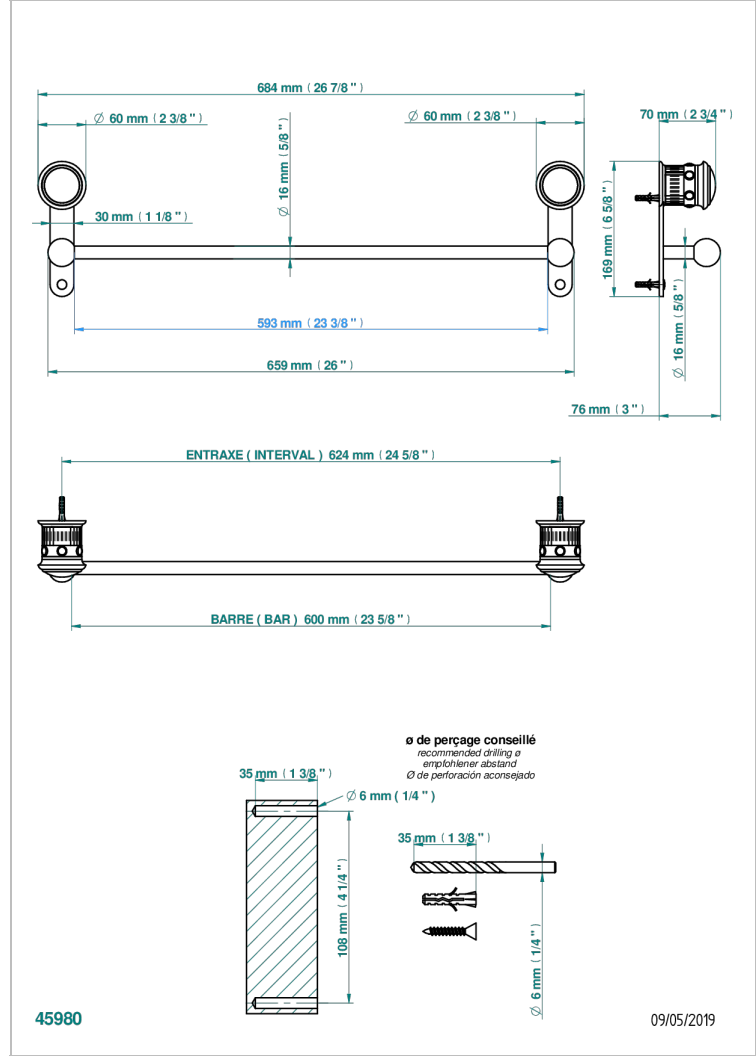

# TROCADERO MALACHITE

U7A-514/60

Single towel rail, fixed rail, length: 600 mm

## CHARACTERISTIC

- Trocadero Malachite
- Single towel rail, fixed rail, length: 600 mm