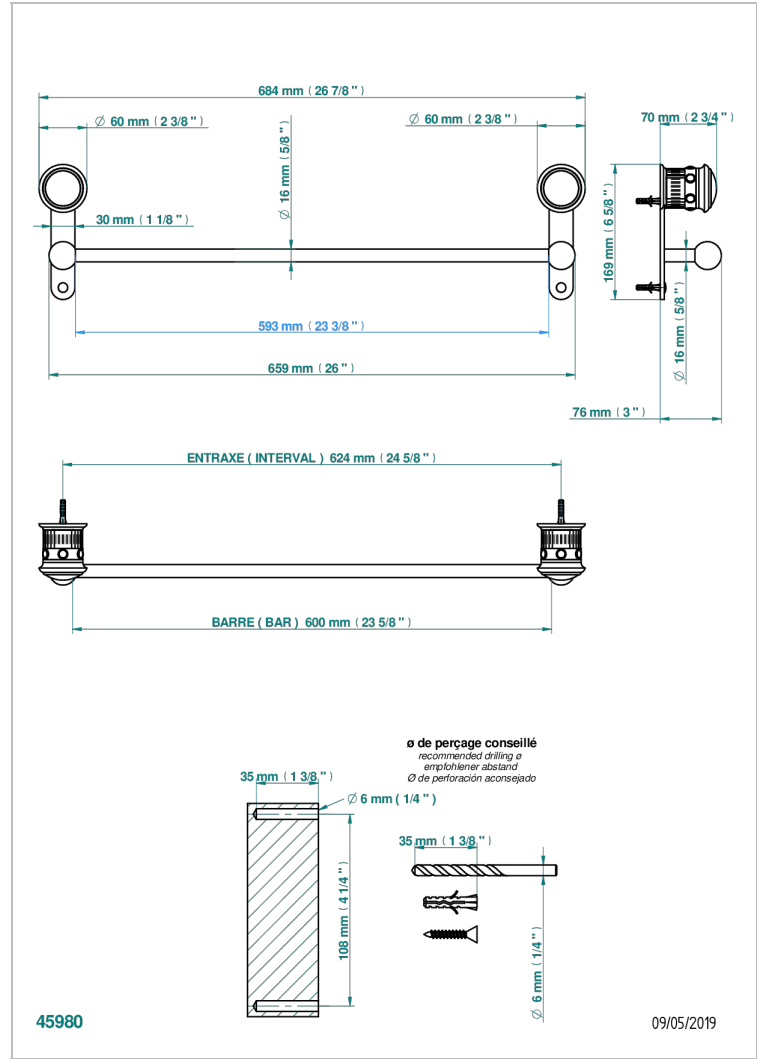

TROCADERO MALACHITE

U7A-514/60

Single towel rail, fixed rail, length: 600 mm

CHARACTERISTIC

- Trocadero Malachite
- Single towel rail, fixed rail, length: 600 mm

AVAILABLE FINITIONS

Antique nickel - H28
Black ceram - D30
Blush PVD - H62
Brass color PVD - H49
Brown bronze color PVD - F33
Gold color PVD - H52