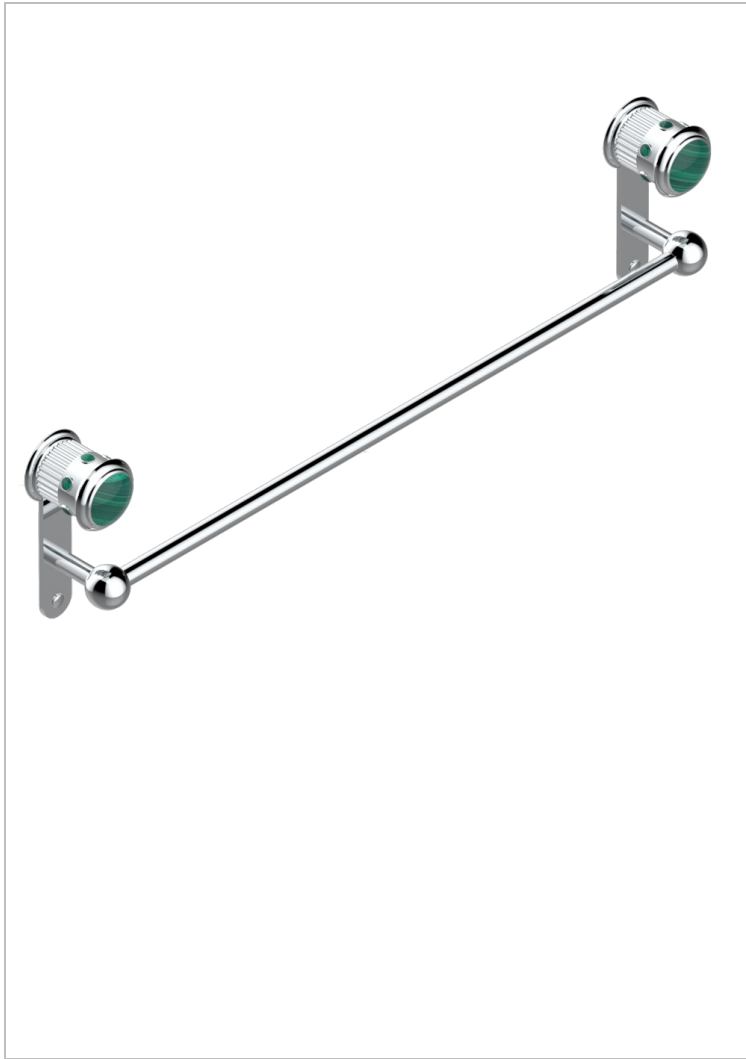

TROCADERO MALACHITE

U7A-514/60

Single towel rail, fixed rail, length: 600 mm

CHARACTERISTIC

- Trocadero Malachite
- Single towel rail, fixed rail, length: 600 mm

AVAILABLE FINITIONS

Antique nickel - H28
Black ceram - D30
Blush PVD - H62
Brass color PVD - H49
Brown bronze color PVD - F33
Gold color PVD - H52

Graphite PVD - H64
Matt Umber PVD - H67
Matt blush PVD - H60
Matt brass color PVD - H50
Matt brown bronze color PVD - F34
Matt chrome - C02

Matt gold - F07
Matt gold color PVD - H53
Matt graphite PVD - H65
Matt nickel (color finish) - C01
Matt nickel color PVD - H56
Nickel color PVD - H55

Polished chrome (color finish) - A02
Polished chrome / Polished gold (color finish) - G02
Polished gold (color finish) - F01
Polished nickel - B01
Soft gold - F30
Soft matt gold - F31
Umber PVD - H66