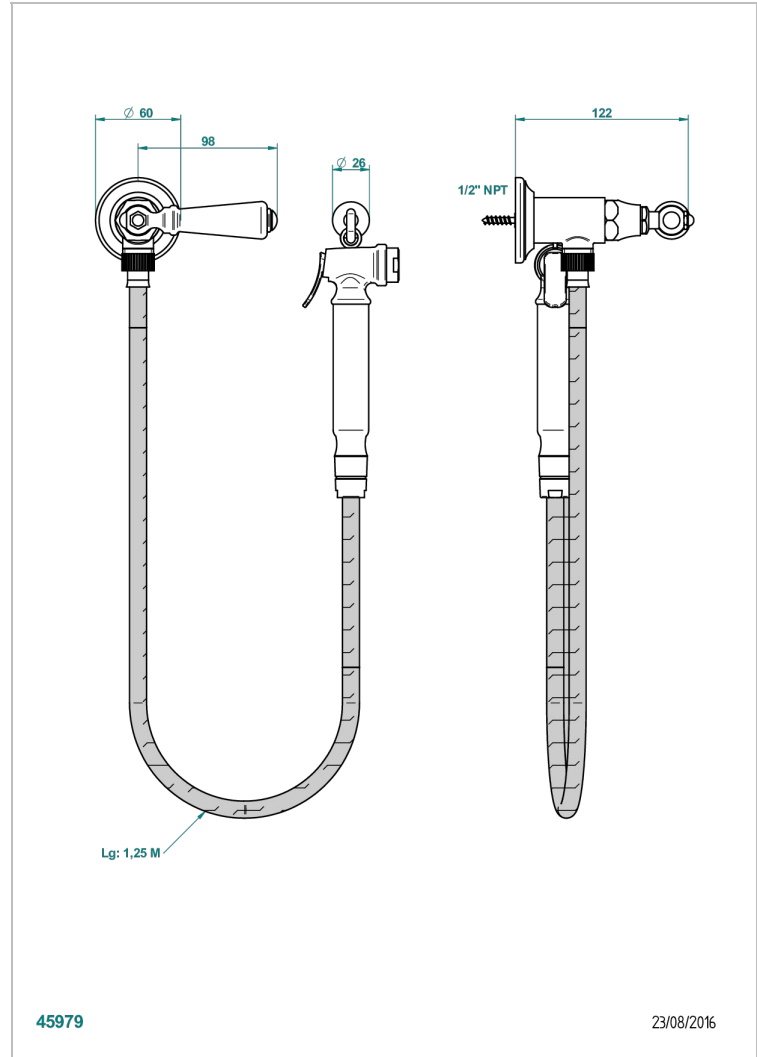

1900 WITH LEVER HANDLES

G28-5840/8US

Handheld spray bidet with hose, elbow and hook

THG[®]
PARIS

CHARACTERISTIC

- 1900 with lever handles
- Handheld spray bidet with hose, elbow and hook

TECHNICAL SPECS

- Recommandé : 3 bars (max. 5 bars) - Advised : 43,5 psi (max. 72 psi)
- 9,5 l/min à 3 bars (2.5 gpm at 43.5 psi)

AVAILABLE FINITIONS

- Chrome polished - A02
- Chrome polished / gold polished - G02
- Gold polished - F01
- Nickel polished - B01