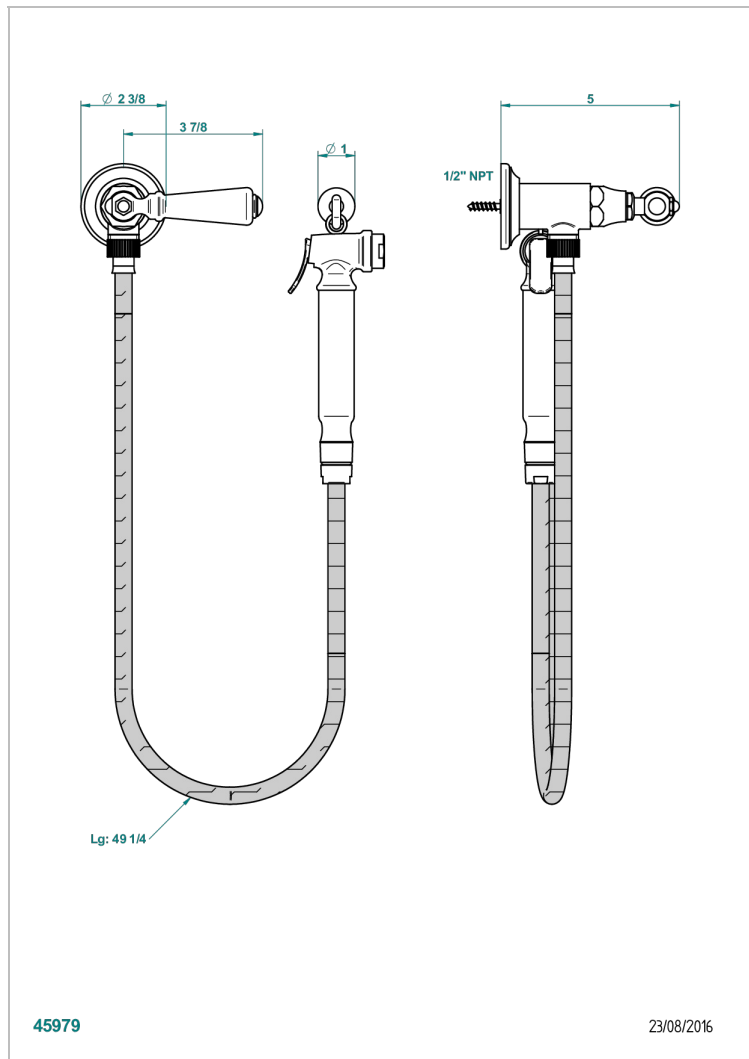

1900 WITH LEVER HANDLES

G28-5840/8US

Handheld spray bidet with hose, elbow and hook

THG[®]
PARIS

CHARACTERISTIC

- 1900 with lever handles
- Handheld spray bidet with hose, elbow and hook

TECHNICAL SPECS

- Recommandé : 3 bars (max. 5 bars) - Advised : 43,5 psi (max. 72 psi)
- 9,5 l/min à 3 bars (2.5 gpm at 43.5 psi)

AVAILABLE FINITIONS

- Chrome polished - A02
- Chrome polished / gold polished - G02
- Gold polished - F01
- Nickel polished - B01