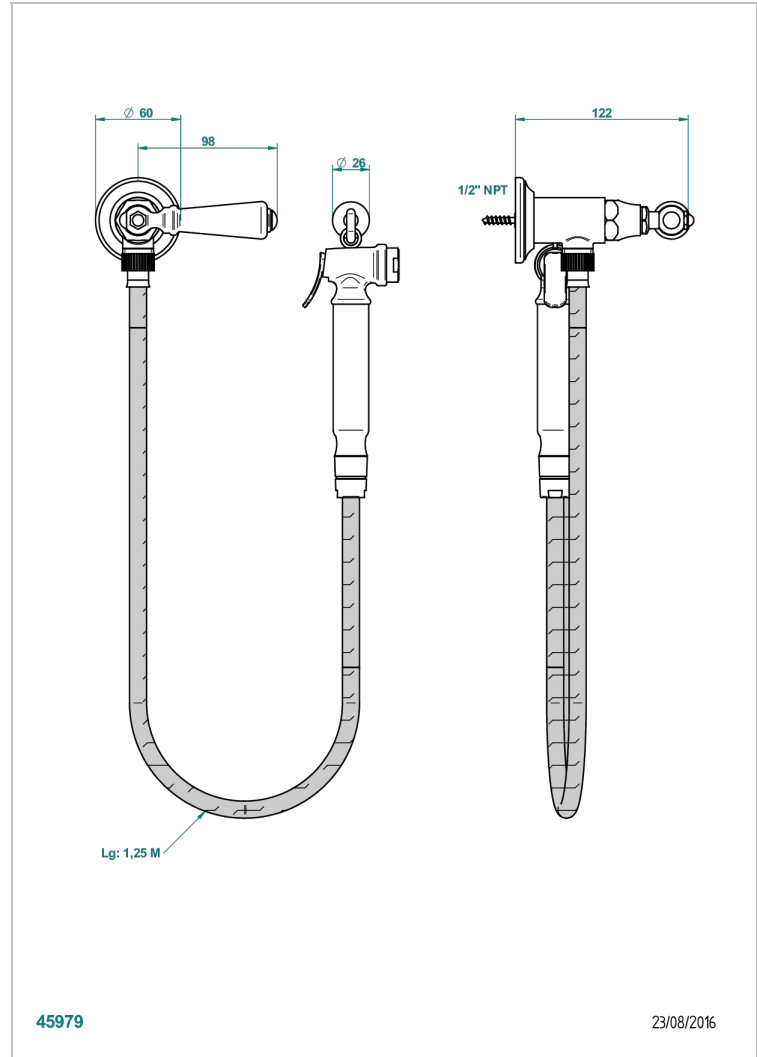

# BROADWAY WITH WHITE PORCELAIN LEVER HANDLES

A04-5840/8US

Handheld spray bidet with hose, elbow and hook

THG<sup>®</sup>  
PARIS

## CHARACTERISTIC

- Broadway with white porcelain lever handles
- Handheld spray bidet with hose, elbow and hook