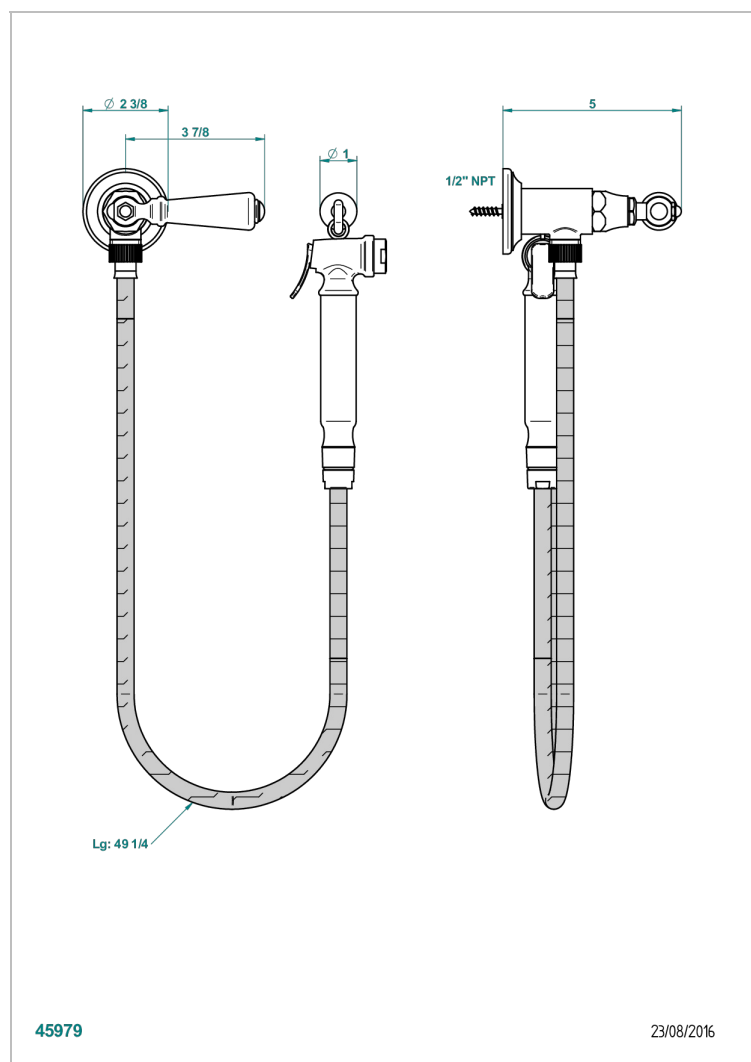

# BROADWAY WITH WHITE PORCELAIN LEVER HANDLES

A04-5840/8US

Handheld spray bidet with hose, elbow and hook

## CHARACTERISTIC

- Broadway with white porcelain lever handles
- Handheld spray bidet with hose, elbow and hook

## TECHNICAL SPECS

- Recommandé : 3 bars (max. 5 bars) - Advised : 43,5 psi (max. 72 psi)
- 9,5 l/min à 3 bars (2.5 gpm at 43.5 psi)