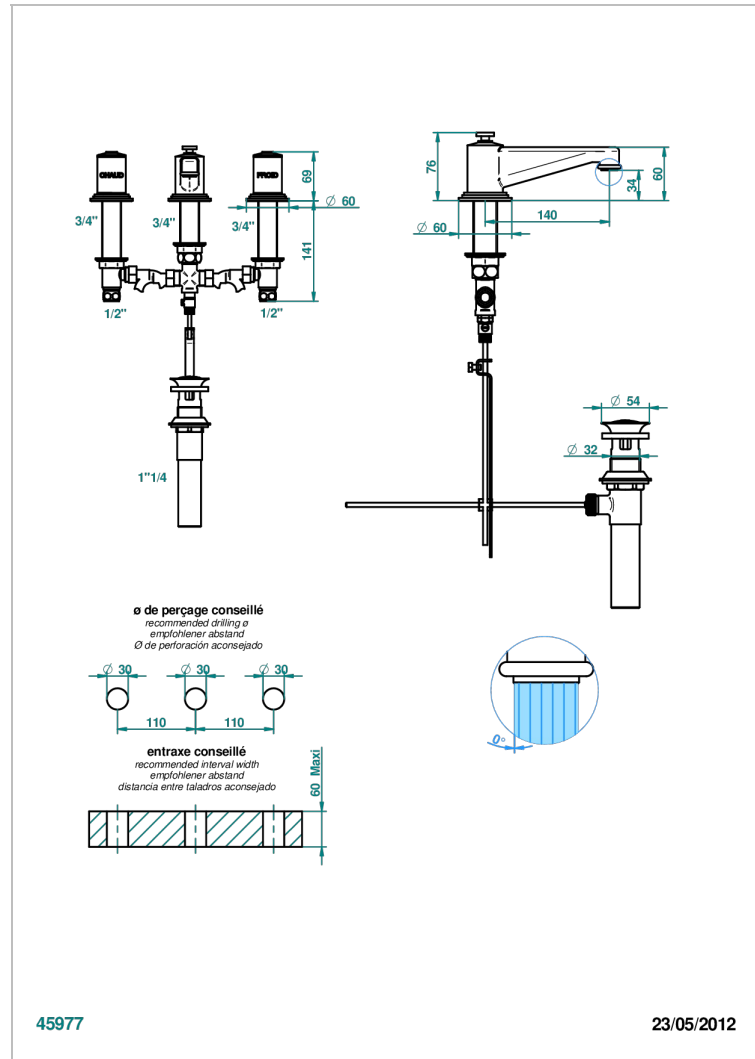

FAUBOURG BLACK PORCELAIN

G2L-151M/US

Widespread lavatory set with drain for 1 1/4" + countertop

CHARACTERISTIC

- Faubourg Black Porcelain
- Widespread lavatory set with drain for 1 1/4" + countertop

TECHNICAL SPECS

- Recommandé : 3 bars (max. 5 bars) - Advised : 43,5 psi (max. 72 psi)
- 5,7 l/min à 3 bars (1.5 gpm at 43.5 psi)

AVAILABLE FINITIONS

Black ceram - D30
Blush PVD - H62
Brass color PVD - H49
Brown bronze color PVD - F33
Chrome polished - A02
Chrome polished / gold polished - G02