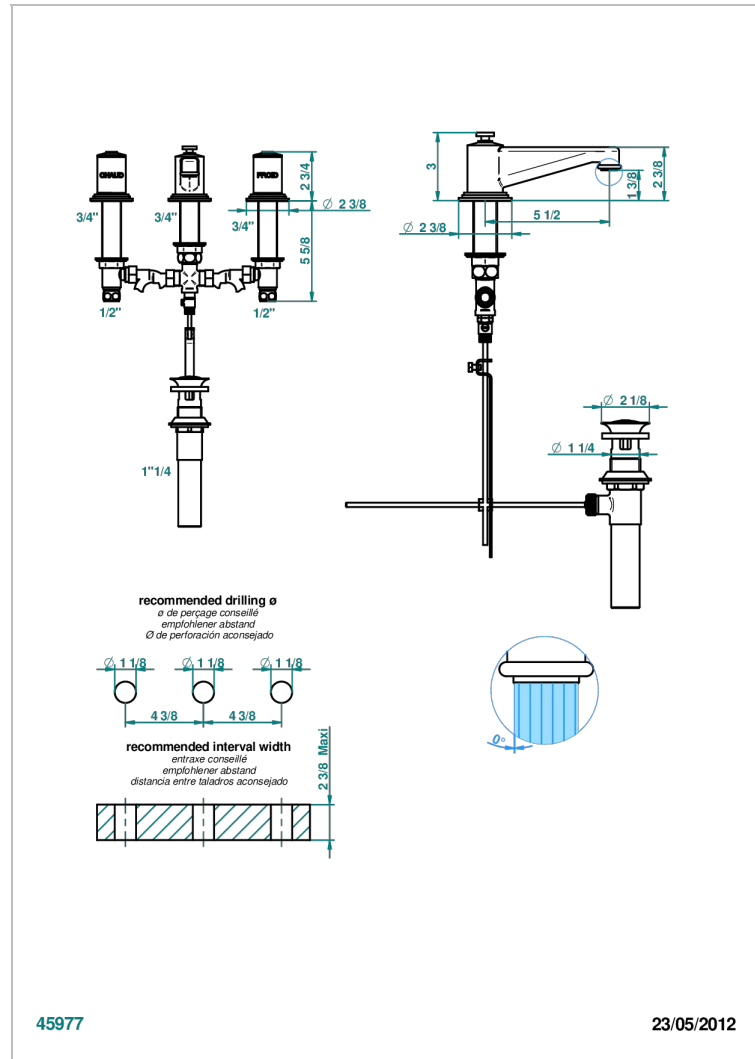

FAUBOURG BLACK PORCELAIN

G2L-151M/US

Widespread lavatory set with drain for 1 1/4" + countertop

CHARACTERISTIC

- Faubourg Black Porcelain
- Widespread lavatory set with drain for 1 1/4" + countertop

TECHNICAL SPECS

- Recommandé : 3 bars (max. 5 bars) - Advised : 43,5 psi (max. 72 psi)
- 5,7 l/min à 3 bars (1.5 gpm at 43.5 psi)

AVAILABLE FINITIONS

Black ceram - D30
 Blush PVD - H62
 Brass color PVD - H49
 Brown bronze color PVD - F33
 Chrome polished - A02
 Chrome polished / gold polished - G02